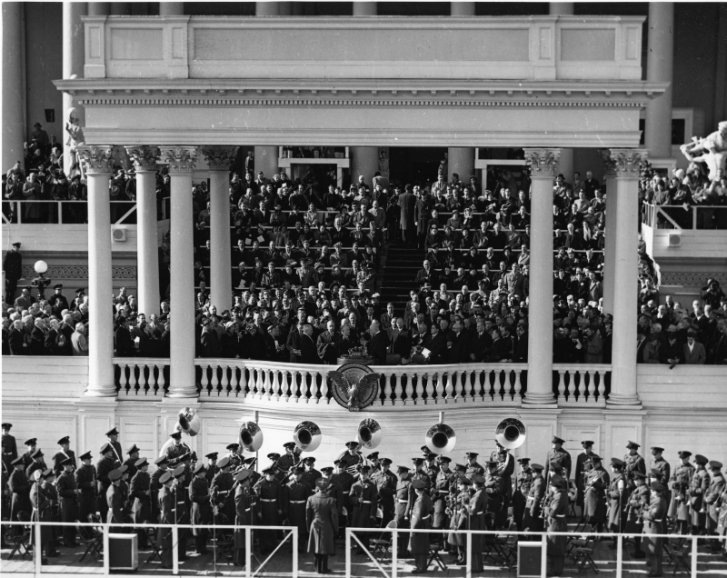

Distance view of President Truman Taking the Oath of Office

Description

Distance view of the inauguration of President Harry S. Truman showing the President being sworn into office. The photo also shows the crowd in the stands, and the band beneath the stand at the United States Capitol Building.

Date(s)

January 20, 1949

Accession Number
73-2824

8x10 inches (21x26 cm) Black & White

Keywords Bands (Music) Crowds Inauguration Day Oaths Presidential inaugurations Presidents

HST Keywords Truman - Inauguration - 1949