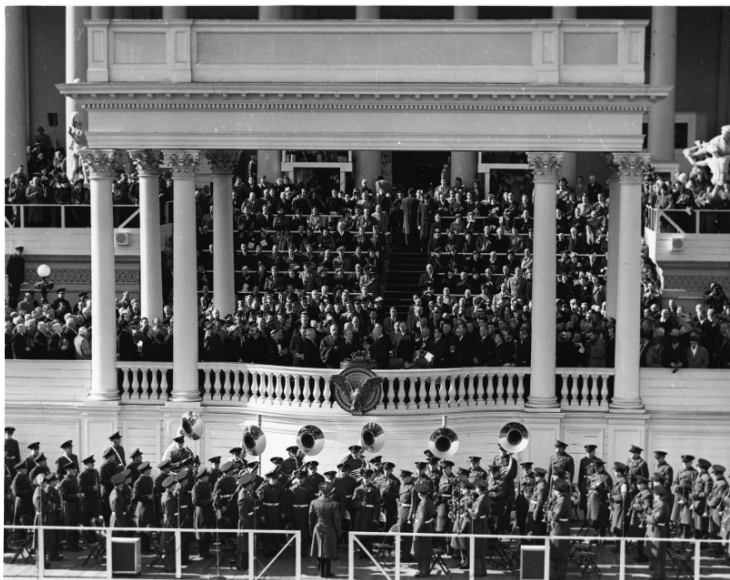

# Distance view of President Truman Taking the Oath of Office

## Description

Distance view of the inauguration of President Harry S. Truman showing the President being sworn into office. The photo also shows the crowd in the stands, and the band beneath the stand at the United States Capitol Building.

## Date(s)

January 20, 1949

**Accession Number** 73-2824

8x10 inches (21x26 cm)    Black & White

**Keywords** Bands (Music)    Crowds    Inauguration Day    Oaths    Presidential inaugurations    Presidents