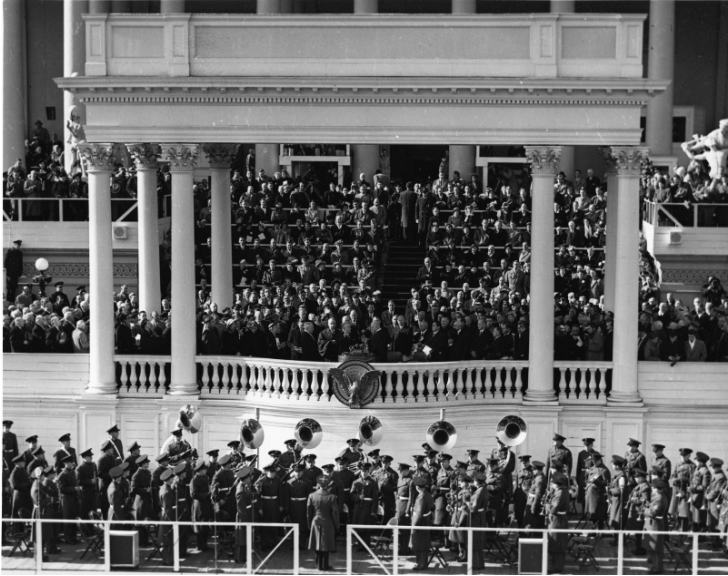

Distance view of President Truman Taking the Oath of Office

Description

Distance view of the inauguration of President Harry S. Truman showing the President being sworn into office. The photo also shows the crowd in the stands, and the band beneath the stand at the United States Capitol Building.

Date(s)

January 20, 1949

Accession Number 73-2824

8x10 inches (21x26 cm) Black & White

Keywords Bands (Music) Crowds Inauguration Day Oaths Presidential inaugurations Presidents

HST Keywords Truman - Inauguration - 1949