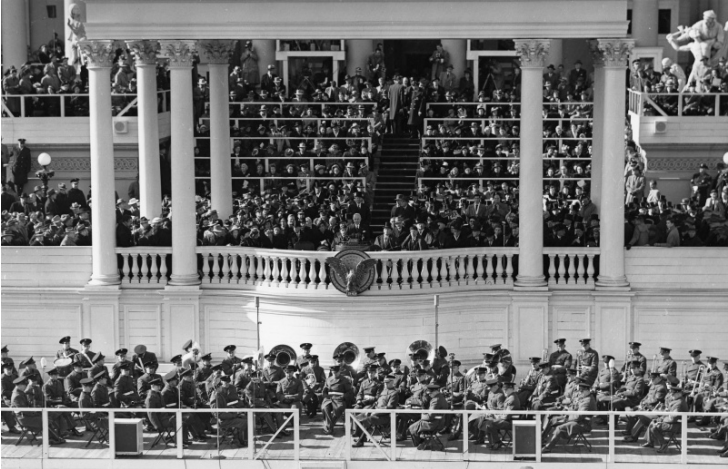

Truman Delivering His Inauguration Speech

Description

Distance view of the inauguration of President Harry S. Truman showing the President at the podium delivering his inauguration address. Photograph also shows the inauguration stand and crowd.

Date(s)

January 20, 1949

Accession Number

73-2820

8x10 inches (21x26 cm) Black & White

Keywords Crowds Inauguration Day Presidential inaugurations Presidents Speeches, addresses, etc.

HST Keywords Truman - Inauguration - 1949