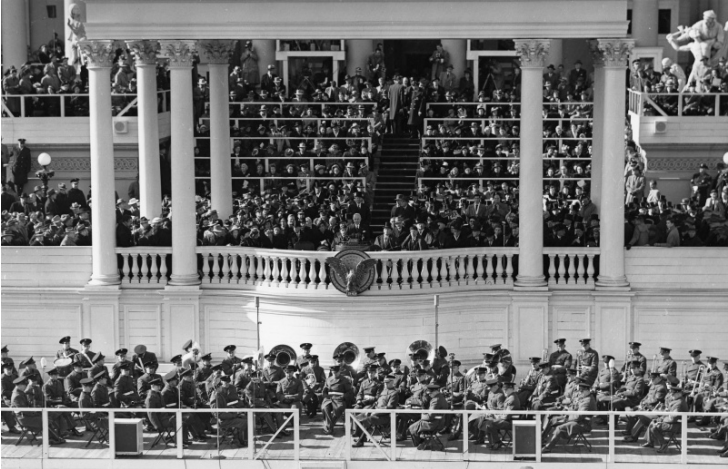

# Truman Delivering His Inauguration Speech

## **Description**

Distance view of the inauguration of President Harry S. Truman showing the President at the podium delivering his inauguration address. Photograph also shows the inauguration stand and crowd.

## **Date(s)**

January 20, 1949

**Accession Number** 73-2820

8x10 inches (21x26 cm)    Black & White

**Keywords** Crowds    Inauguration Day    Presidential inaugurations    Presidents    Speeches, addresses, etc.