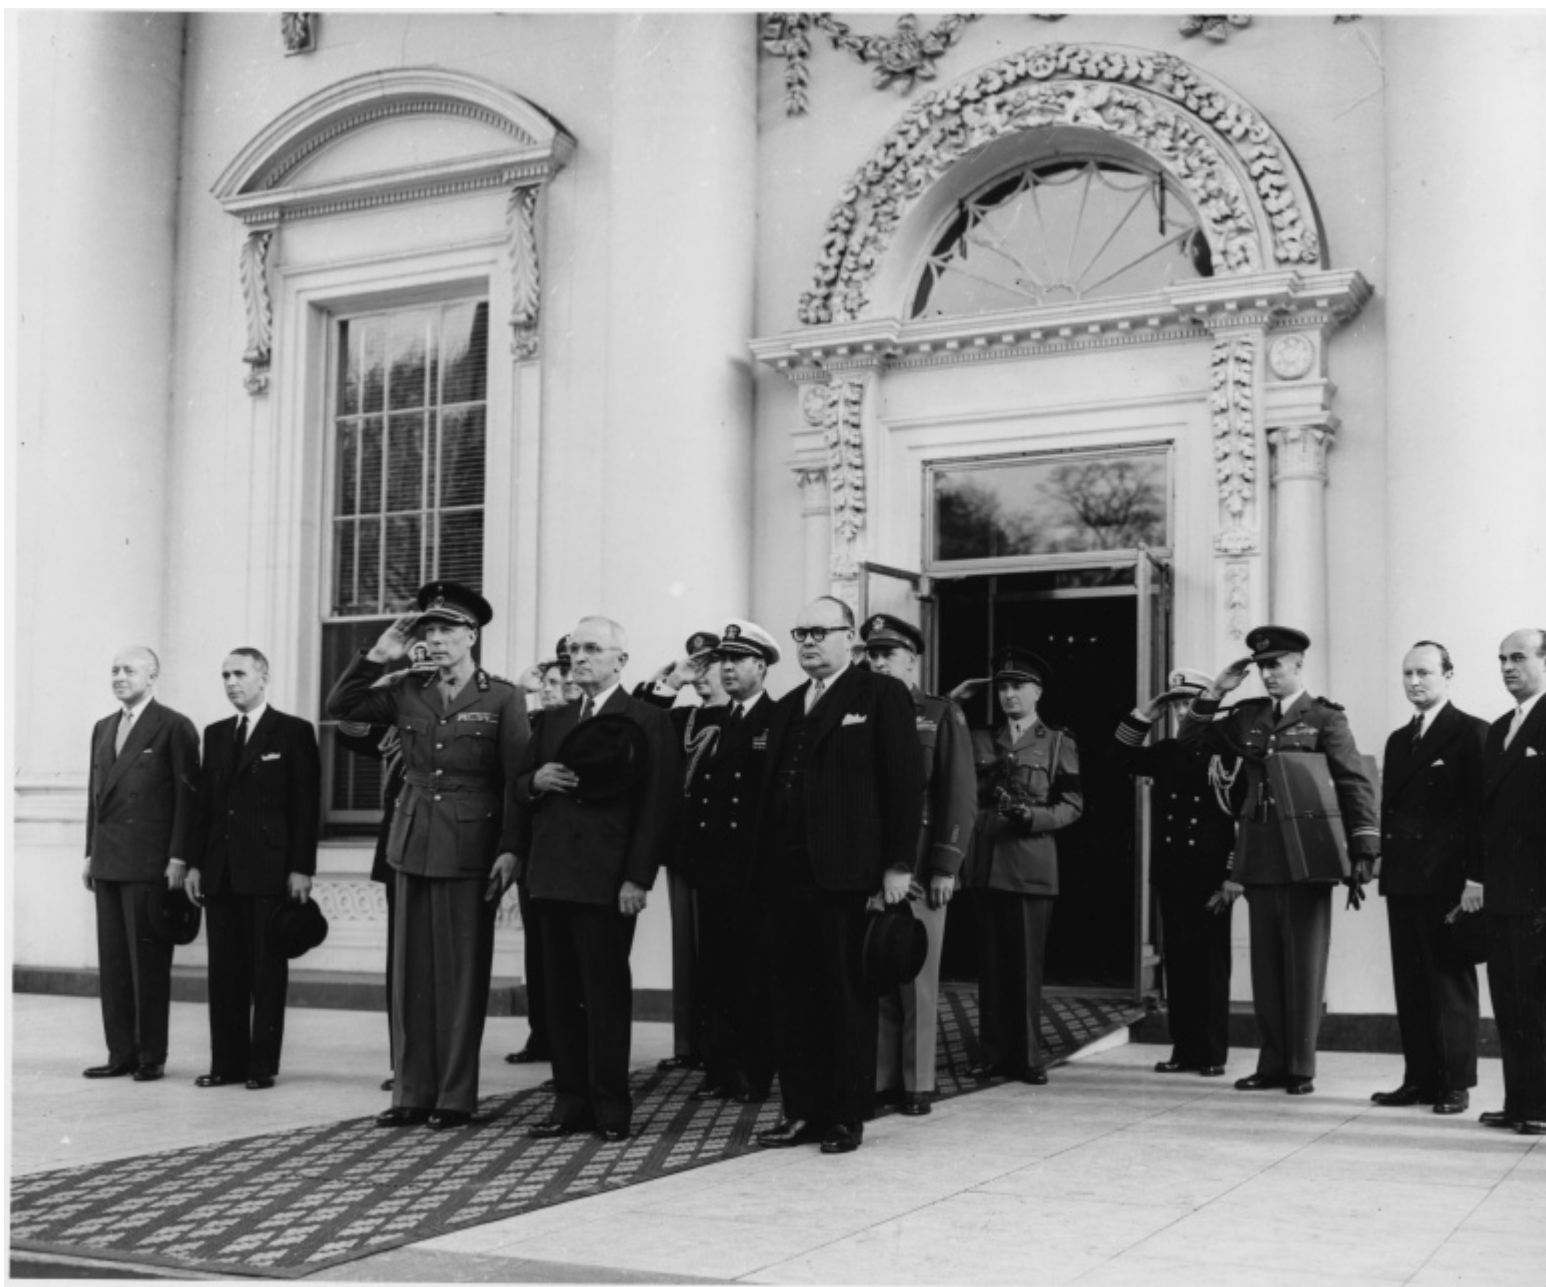

Truman with Prince Charles of Belgium

Accession Number

73-2607

Description

President Harry S. Truman (front row, center) and Prince Charles of Belgium (front row, left) attention, with other dignitaries, in the entrance to the White House. Others unidentified.

Date(s)

April 6, 1948

8x10 inches (21x26 cm)

Black & White

Keywords

Kings and rulers

Presidents
Visitors, Foreign
HST Keywords
Truman - Dignitaries - Foreign - Belgium
People Pictured
Charles, Prince of Belgium, 1903-1983
Truman, Harry S., 1884-1972
Rights