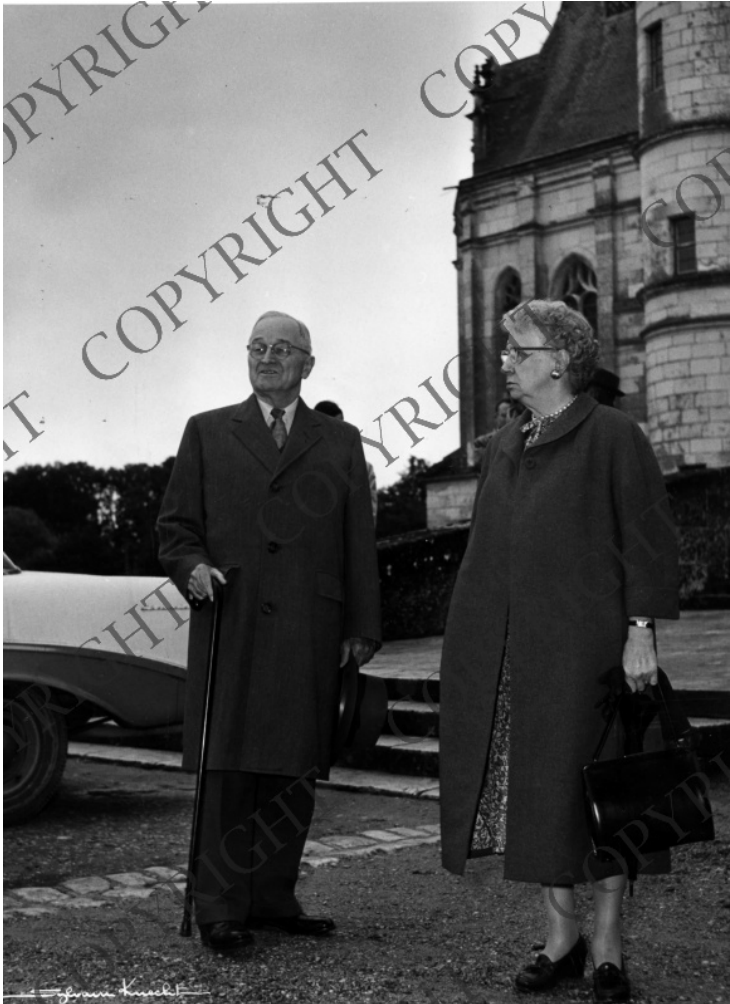

# Former President and Mrs. Truman During Their 1956 Trip to the Loire Valley, France

## Description

Former President and Mrs. Harry S. Truman shown during their 1956 trip to the Loire Valley, France. They are standing in front of a chateau. From: Raymond Rose, Dept. of Tourism, Tours, France.

## Date(s)

1956

**Accession Number** 98-1430

11 x 14 Black & White

**Keywords** Ex-presidents First ladies Vacations

**HST Keywords** Truman - Trips - Europe - France - Loire Valley - 1956; Truman - Bess - Trips - Europe - France - Loire Valley - 1956