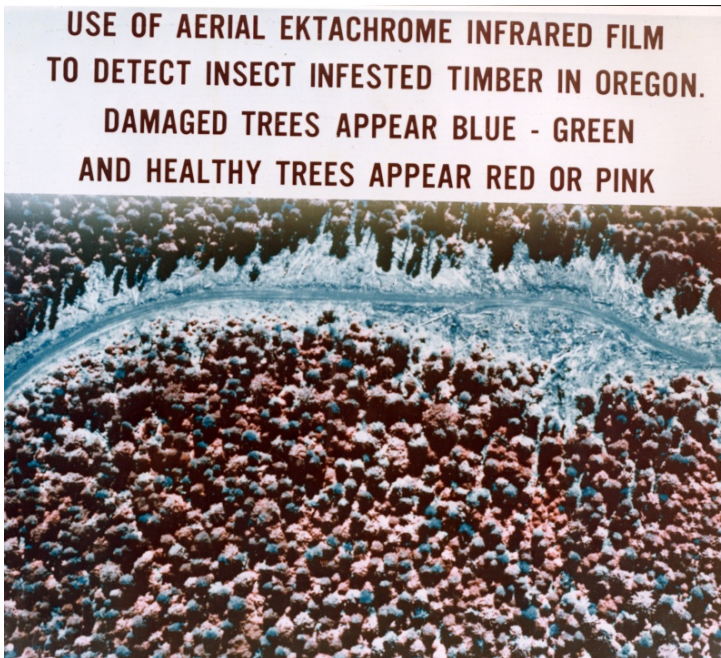

Photo of aerial Ektachrome infrared film to detect insect infested timber in Oregon

Description

Photo showing use of aerial Ektachrome infrared film to detect insect infested timber in Oregon. Damaged trees appear blue-green and healthy trees appear red or pink.

Date(s)

January 20, 1966

Accession Number 98-418

8x10 inches (21x26 cm) Color

Related Collection [Webb, James E. Papers](#)

Keywords Aerial photographs Trees

HST Keywords Oregon

Rights Public Domain - This item is in the public domain and can be used freely without further permission.