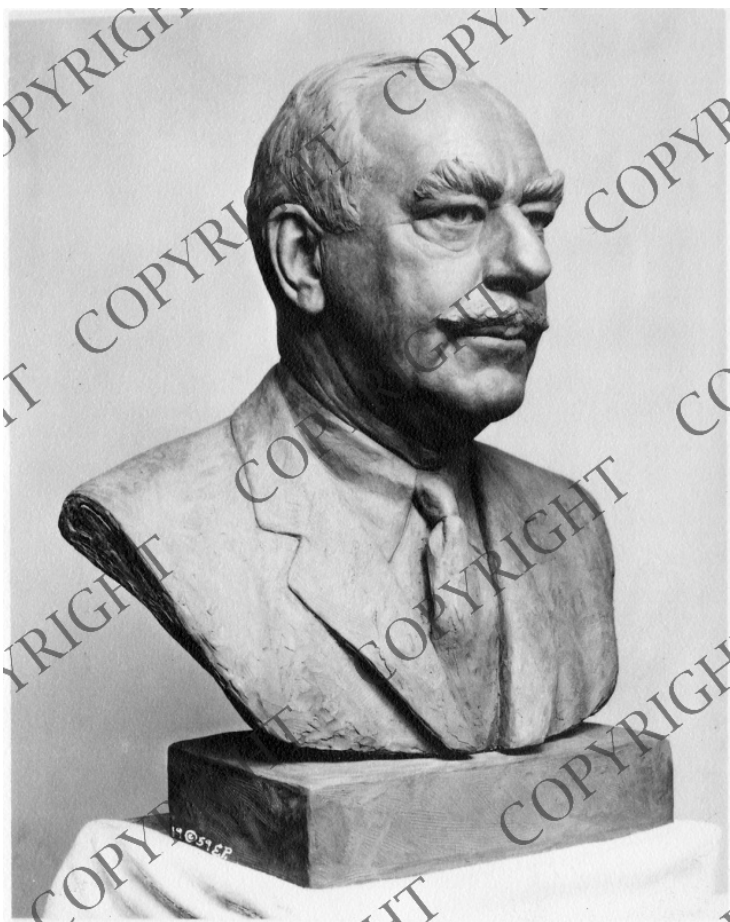

Clay model of the Acheson bust

Description

A clay model of the Dean Acheson bust, sculpted by Eleanor Platt. This photo is a copy from a photo sent to the Harry S. Truman Library by David D. Lloyd.

Date(s)

1962

Accession Number 63-9

4x5 inches (10x13 cm) Black & White

Keywords Busts

HST Keywords Acheson, Dean - Bust

People Pictured Acheson, Dean, 1893-1971

Rights Copyrighted - This item is copyrighted and cannot be published, reproduced, or otherwise used without the explicit permission of the copyright holder.