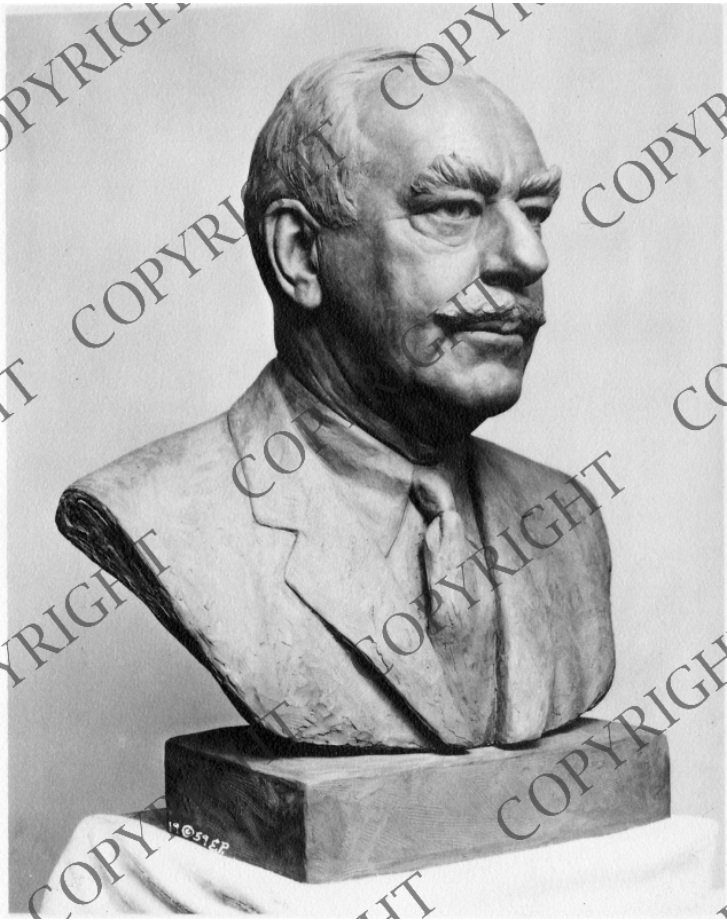

Clay model of the Acheson bust

Description

A clay model of the Dean Acheson bust, sculpted by Eleanor Platt. This photo is a copy from a photo sent to the Harry S. Truman Library by David D. Lloyd.

Date(s)

1962

Accession Number

63-9

4x5 inches (10x13 cm) Black & White

Keywords Busts

HST Keywords Acheson, Dean - Bust

People Pictured Acheson, Dean, 1893-1971

Rights Copyrighted - This item is copyrighted and cannot be published, reproduced, or otherwise used without the explicit permission of the copyright holder.