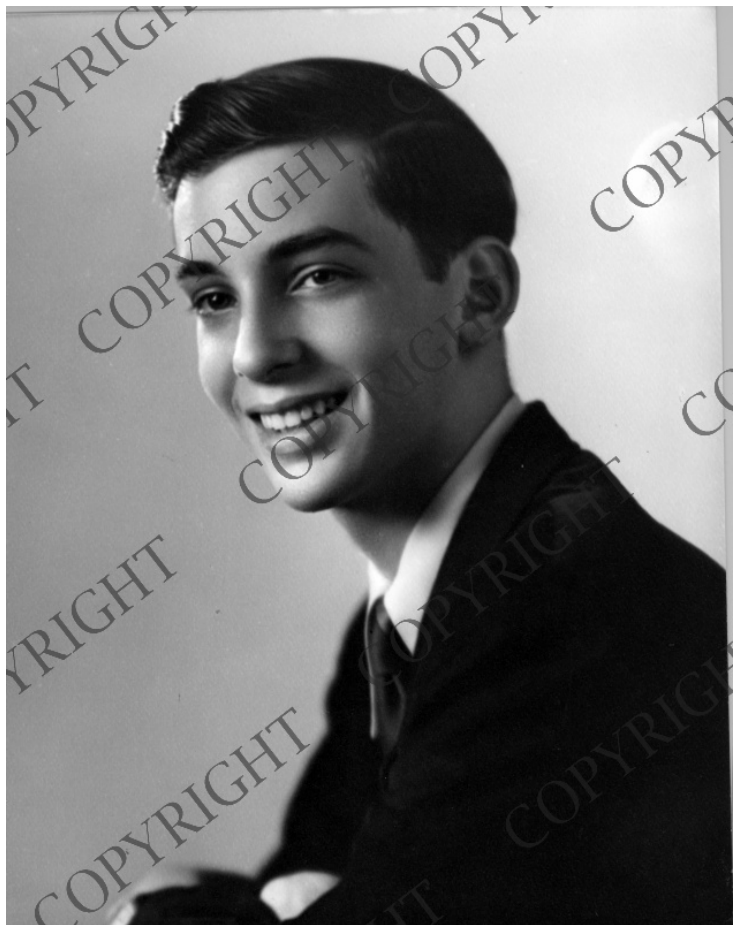

Head-and-shoulders Portrait of David Wallace as Teenager

Description

Head-and-shoulders studio portrait of David Wallace, probably in his middle teens, wearing a suit. He is the son of Fred Wallace and nephew of Bess Wallace. From: Truman Home.

Date(s)

ca.
1949

Accession Number 2009-1906

8x10 inches (21x26 cm) Black & White

Related Collection [Papers of Harry S. Truman Pertaining to Family, Business, and Personal Affairs](#)

Keywords Portraits Presidential family

HST Keywords Truman - Relatives - Wallace Family - Wallace, David

People Pictured Wallace, David Frederick, 1934-

Rights Copyrighted - This item is copyrighted and cannot be published, reproduced, or otherwise used without the explicit permission of the copyright holder.