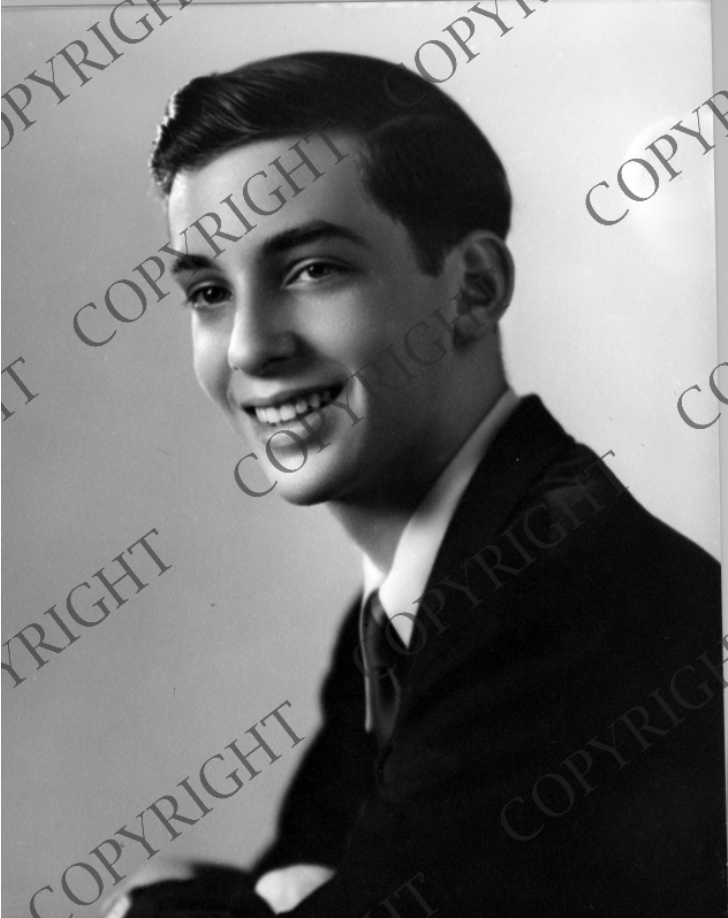

Head-and-shoulders Portrait of David Wallace as Teenager

Description

Head-and-shoulders studio portrait of David Wallace, probably in his middle teens, wearing a suit. He is the son of Fred Wallace and nephew of Bess Wallace. From: Truman Home.

Date(s)

ca.
1949

Accession Number 2009-1906

8x10 inches (21x26 cm) Black & White

Related Collection [Papers of Harry S. Truman Pertaining to Family, Business, and Personal Affairs](#)

Keywords Portraits Presidential family

HST Keywords Truman - Relatives - Wallace Family - Wallace, David

People Pictured Wallace, David Frederick, 1934-

Rights Copyrighted - This item is copyrighted and cannot be published, reproduced, or otherwise used without the explicit permission of the copyright holder.