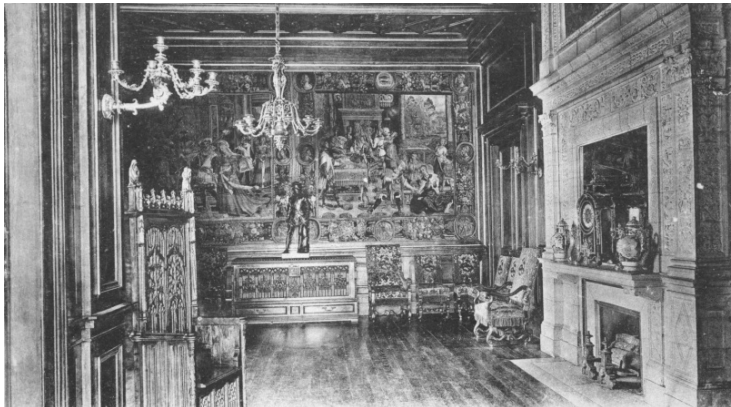

Chateau De Pau in Pau, France

Description

Chambre à coucher de Henri d'Albret. Chateau De Pau. A castle located in the center of Pau, France. From an album of Lorain H. Cunningham, who served in the 129th Field Artillery during World War I and was a friend of Harry S. Truman.

Date(s)

December 1918

Accession Number

2007-1241

3.5 x 5.5 inches Black & White

Related Collection [Cunningham, Lorain H. Papers](#)

Keywords Historic buildings World War, 1914-1918

HST Keywords France - Pau; World War I