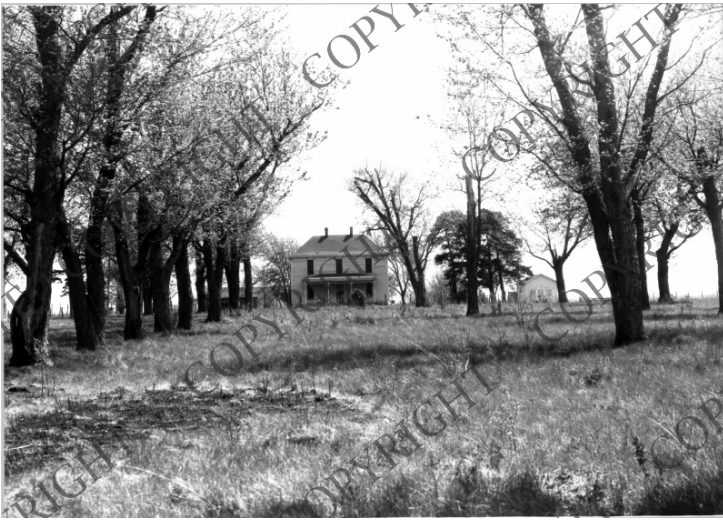

Distance View of Grandview Farmhouse

Description

Nice distance view of the Grandview farm home of Harry S. Truman. Photo was taken for Modern Woodmen Magazine for an article on President Truman.

Date(s)

June 1945

Accession Number 2008-311

7x10 inches Black & White

Keywords Dwellings Farms Presidential residences

HST Keywords Truman - Homes - Grandview - Farm

Rights Copyrighted - This item is copyrighted and cannot be published, reproduced, or otherwise used without the explicit permission of the copyright holder.