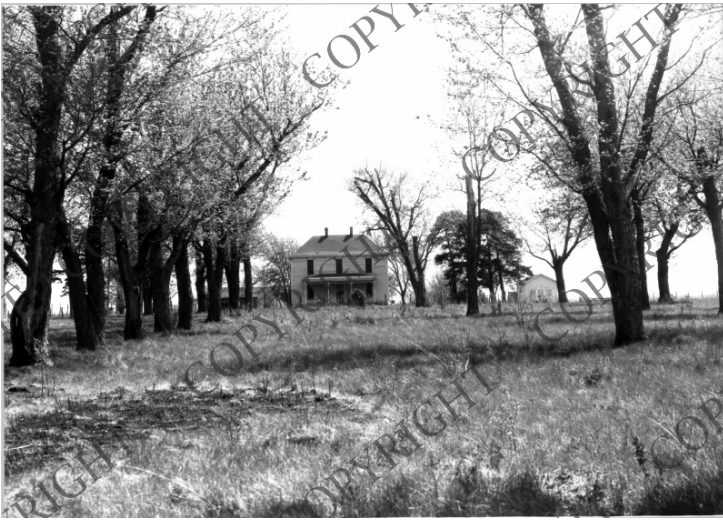

Distance View of Grandview Farmhouse

Description

Nice distance view of the Grandview farm home of Harry S. Truman. Photo was taken for Modern Woodmen Magazine for an article on President Truman.

Date(s)

June 1945

Accession Number

2008-311

7x10 inches Black & White

Keywords Dwellings Farms Presidential residences

HST Keywords Truman - Homes - Grandview - Farm

Rights Copyrighted - This item is copyrighted and cannot be published, reproduced, or otherwise used without the explicit permission of the copyright holder.