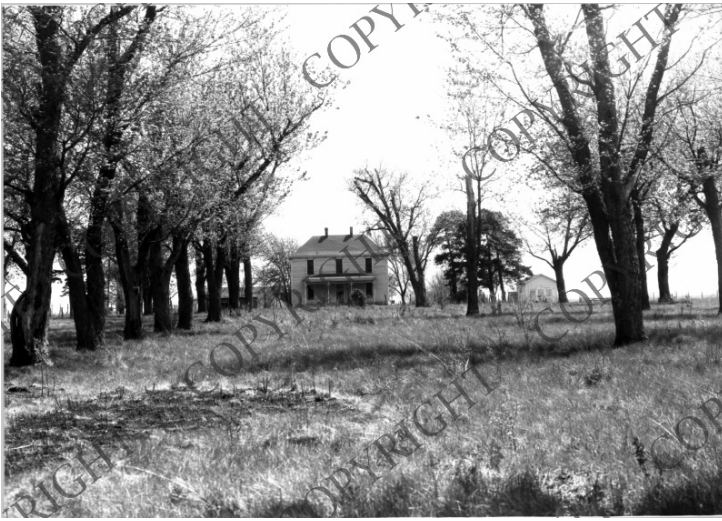

Distance View of Grandview Farmhouse

Description

Nice distance view of the Grandview farm home of Harry S. Truman. Photo was taken for Modern Woodmen Magazine for an article on President Truman.

Date(s)

June 1945

Accession Number 2008-311

7x10 inches Black & White

Keywords Dwellings Farms Presidential residences

HST Keywords Truman - Homes - Grandview - Farm

Rights Copyrighted - This item is copyrighted and cannot be published, reproduced, or otherwise used without the explicit permission of the copyright holder.