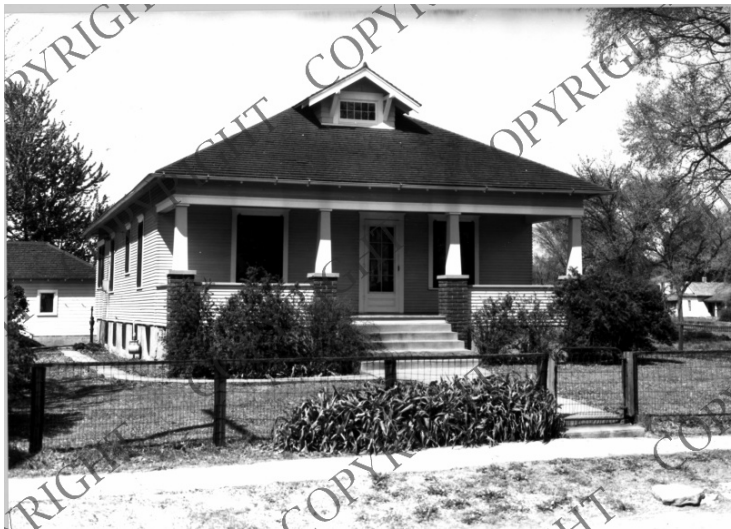

Home of Martha Ellen Truman (the bungalow) in Grandview, Missouri

Description

Home of Martha Ellen Truman (Harry S. Truman's mother) and Mary Jane Truman (the bungalow) in Grandview, Missouri. This photo was used in an article in Modern Woodmen Magazine.

Date(s)

June 1945

Accession Number 2008-309

7x10 inches Black & White

Keywords Dwellings Presidential family

HST Keywords Missouri - Cities - Grandview; Truman - Homes - Grandview - Martha Ellen Truman Bungalow