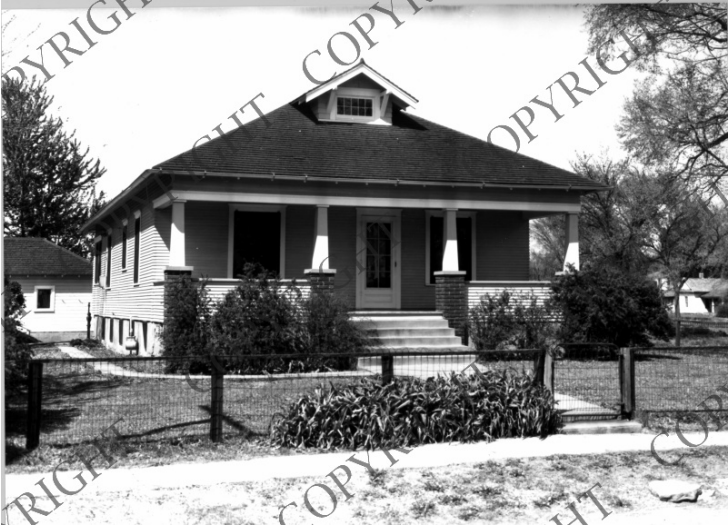

Home of Martha Ellen Truman (the bungalow) in Grandview, Missouri

Description

Home of Martha Ellen Truman (Harry S. Truman's mother) and Mary Jane Truman (the bungalow) in Grandview, Missouri. This photo was used in an article in Modern Woodmen Magazine.

Date(s)

June 1945

Accession Number

2008-309

7x10 inches Black & White

Keywords Dwellings Presidential family

HST Keywords Missouri - Cities - Grandview; Truman - Homes - Grandview - Martha Ellen Truman Bungalow