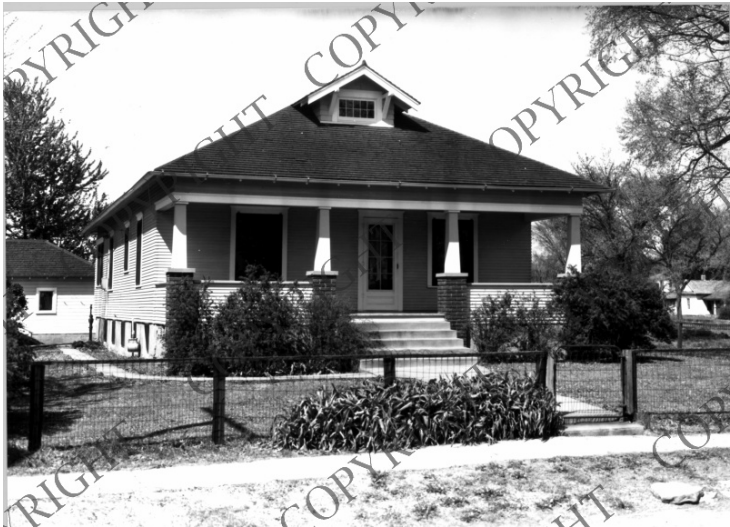

# Home of Martha Ellen Truman (the bungalow) in Grandview, Missouri

## Description

Home of Martha Ellen Truman (Harry S. Truman's mother) and Mary Jane Truman (the bungalow) in Grandview, Missouri. This photo was used in an article in Modern Woodmen Magazine.

## Date(s)

June 1945

Accession Number 2008-309

7x10 inches Black & White

**Keywords** Dwellings Presidential family

**HST Keywords** Missouri - Cities - Grandview; Truman - Homes - Grandview - Martha Ellen Truman Bungalow