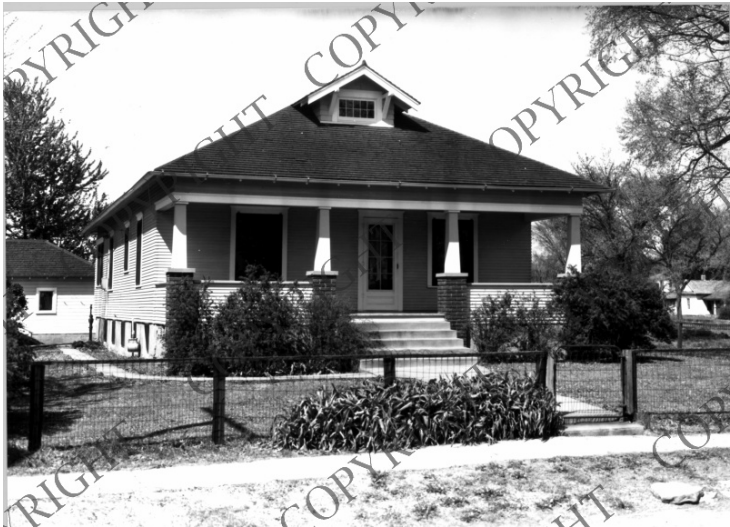

Home of Martha Ellen Truman (the bungalow) in Grandview, Missouri

Description

Home of Martha Ellen Truman (Harry S. Truman's mother) and Mary Jane Truman (the bungalow) in Grandview, Missouri. This photo was used in an article in Modern Woodmen Magazine.

Date(s)

June 1945

Accession Number 2008-309

7x10 inches Black & White

Keywords Dwellings Presidential family

HST Keywords Missouri - Cities - Grandview; Truman - Homes - Grandview - Martha Ellen Truman Bungalow