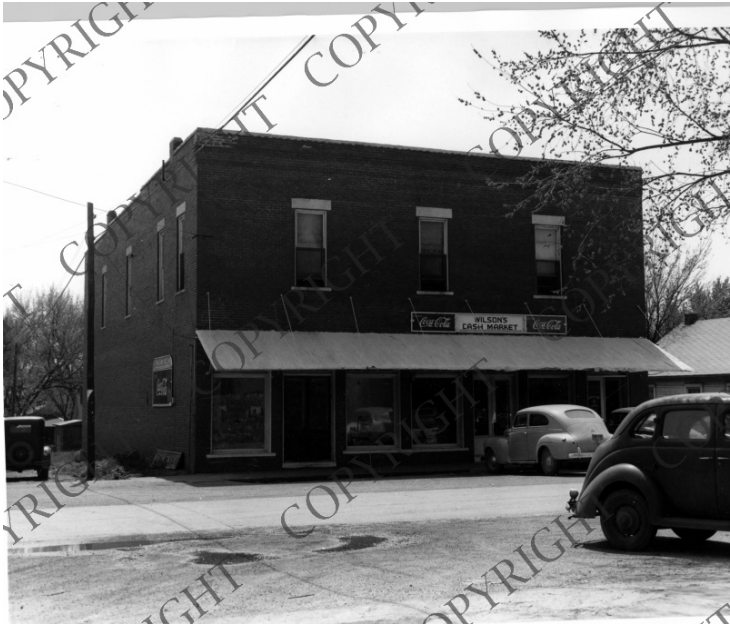

Grandview Masonic Lodge

Description

Grandview Masonic Lodge, in Grandview, Missouri, where Harry S. Truman was a member. This photograph was taken for an article on Harry S. Truman in Modern Woodmen Magazine in 1945. See also photos 62-41 through 62-53. Donor: Robert E. Frank, Modern Woodmen of America.

Date(s)

May 1945

Accession Number 2008-164

8x10 inches (21x26 cm) Black & White

Keywords Freemasonry Construction projects Fraternal organizations

HST Keywords Masons - Masonic - Grandview Masonic Lodge; Missouri - Cities - Grandview