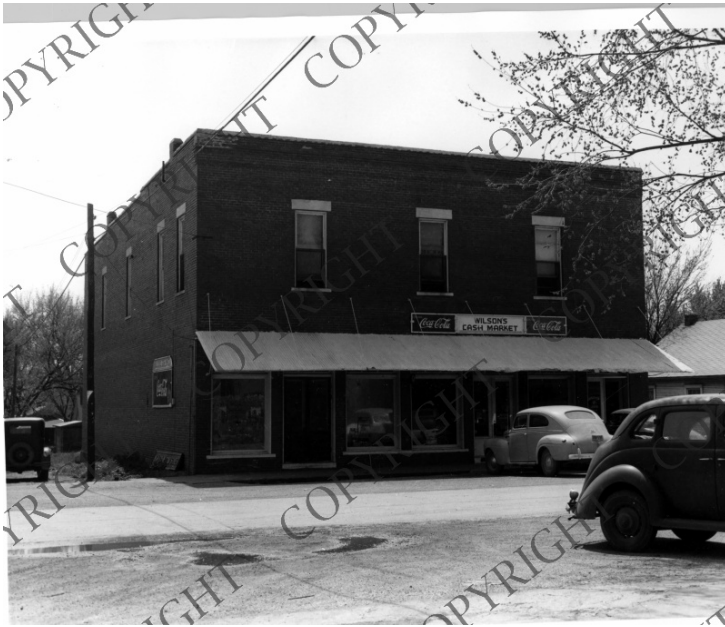

Grandview Masonic Lodge

Description

Grandview Masonic Lodge, in Grandview, Missouri, where Harry S. Truman was a member. This photograph was taken for an article on Harry S. Truman in Modern Woodmen Magazine in 1945. See also photos 62-41 through 62-53. Donor: Robert E. Frank, Modern Woodmen of America.

Date(s)

May 1945

Accession Number

2008-164

8x10 inches (21x26 cm) Black & White

Keywords Freemasonry Construction projects Fraternal organizations

HST Keywords Masons - Masonic - Grandview Masonic Lodge; Missouri - Cities - Grandview