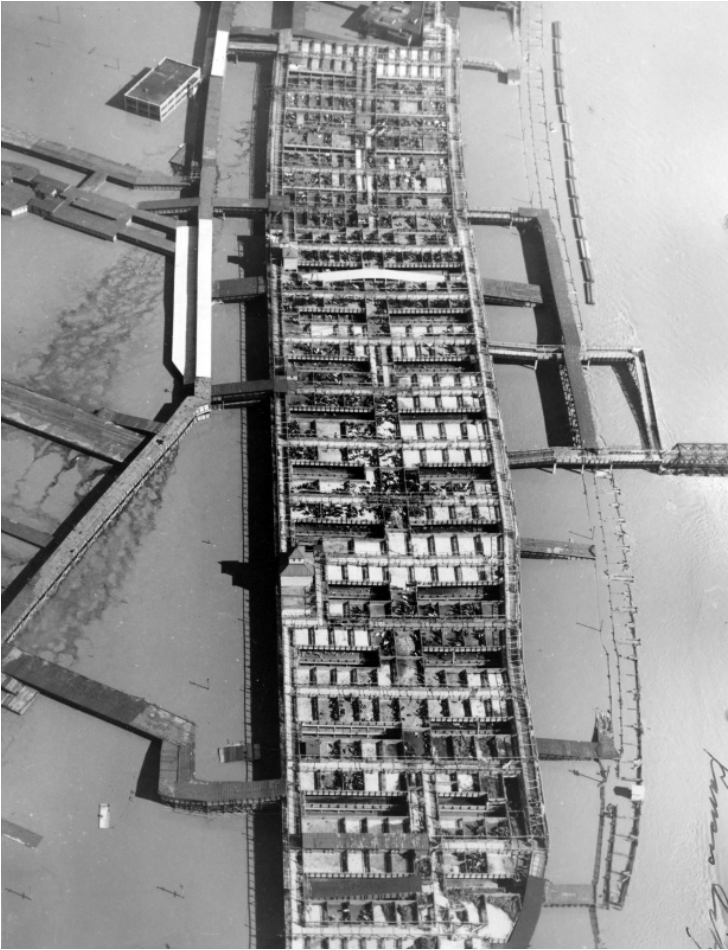

Aerial view of the Stock Yard pens, Kansas City, Kansas, surrounded by flood waters during the flood of 1951

Description

Aerial view of the Stock Yard pens in the Central Industrial District, Kansas City, Kansas, with animals therein, surrounded by rising water from the Kansas River during the flood of 1951. From: Folder entitled Missouri-Kansas Flood, 1951.

Date(s)

July 15, 1951

Accession Number 2008-46

8x10 inches (21x26 cm) Black & White

Keywords Floods Livestock

HST Keywords Flood - Kansas - Kansas City - 1951; Kansas - Kansas City - Kansas River - Flood; Stockyards - Kansas City