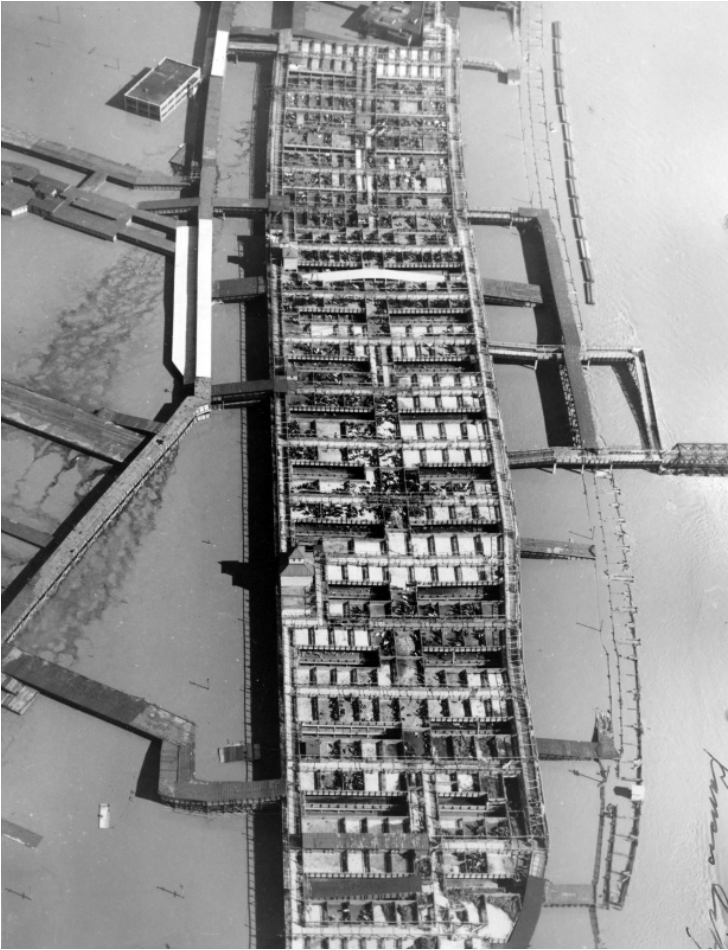

Aerial view of the Stock Yard pens, Kansas City, Kansas, surrounded by flood waters during the flood of 1951

Description

Aerial view of the Stock Yard pens in the Central Industrial District, Kansas City, Kansas, with animals therein, surrounded by rising water from the Kansas River during the flood of 1951. From: Folder entitled Missouri-Kansas Flood, 1951.

Date(s)

July 15, 1951

Accession Number

2008-46

8x10 inches (21x26 cm) Black & White

Keywords Floods Livestock

HST Keywords Flood - Kansas - Kansas City - 1951; Kansas - Kansas City - Kansas River - Flood; Stockyards - Kansas City