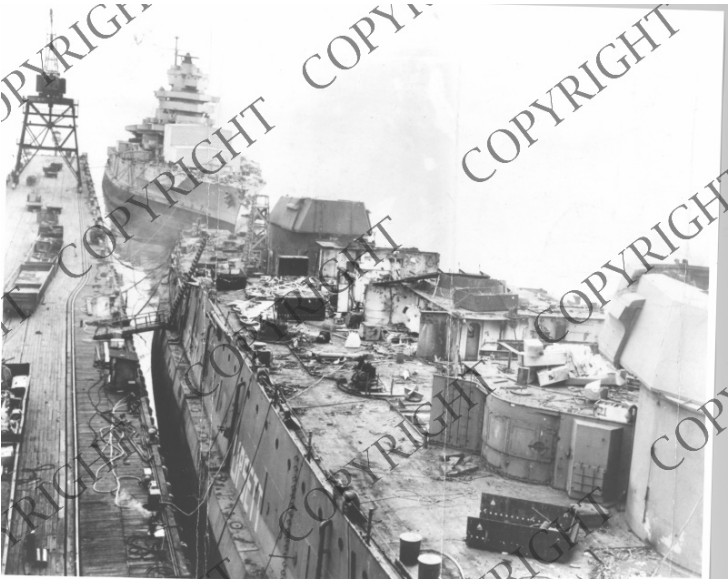

Two Battleships to be Scrapped in Port Newark

Description

Two proud battleships the "New Mexico" and the "Idaho" will be scrapped with acetylene torches. Both ships were used in World War II. They are docked in Port Newark. Their combat record will go down in history. Original is an oversize photo, stored in oversize file.

Date(s)

Accession Number 96-880

8x10 inches (21x26 cm) Black & White

Keywords Battleships Ships World War, 1939-1945

HST Keywords Ships - New Mexico; Ships - Idaho; World War II - Ships - Ref. to

Rights Copyrighted - This item is copyrighted and cannot be published, reproduced, or otherwise used without the explicit permission of the copyright holder.