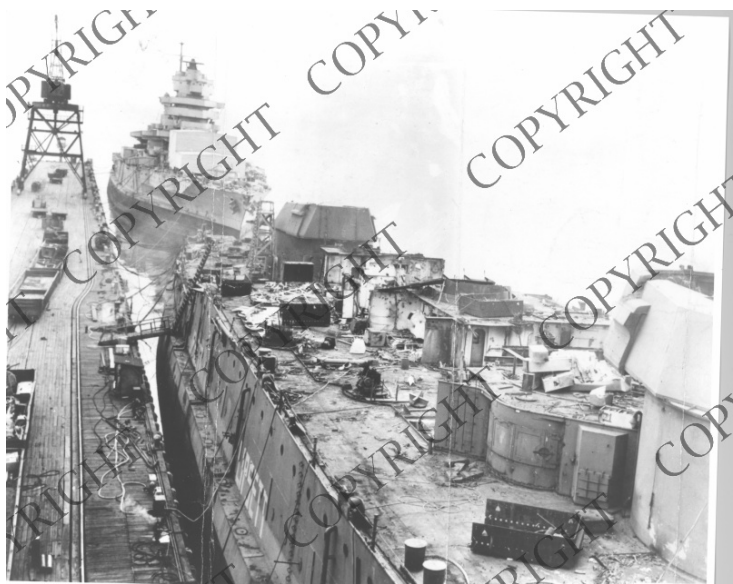

Two Battleships to be Scrapped in Port Newark

Description

Two proud battleships the "New Mexico" and the "Idaho" will be scrapped with acetylene torches. Both ships were used in World War II. They are docked in Port Newark. Their combat record will go down in history. Original is an oversize photo, stored in oversize file.

Date(s)

Accession Number 96-880

8x10 inches (21x26 cm) Black & White

Keywords Battleships Ships World War, 1939-1945

HST Keywords Ships - New Mexico; Ships - Idaho; World War II - Ships - Ref. to

Rights Copyrighted - This item is copyrighted and cannot be published, reproduced, or otherwise used without the explicit permission of the copyright holder.