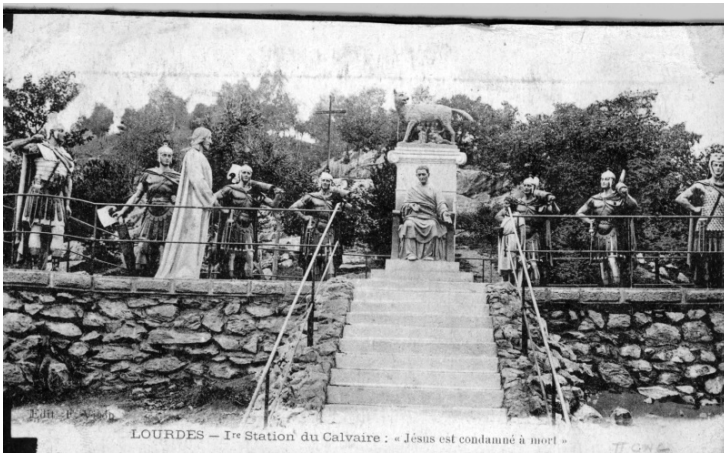

Lourdes, France

Description

Snapshot of First Station du Calvaire near Lourdes in southwestern France, at the end of World War I. From an album of Lorain Cunningham, who served in the 129th Field Artillery and was a friend of Harry S. Truman.

Date(s)

March 26, 1919

Accession Number 2007-1266

3.25 x 5.5 inches Black & White

Related Collection [Cunningham, Lorain H. Papers](#)

Keywords Religions Statues World War, 1914-1918 Shrines

HST Keywords France - Lourdes; World War I