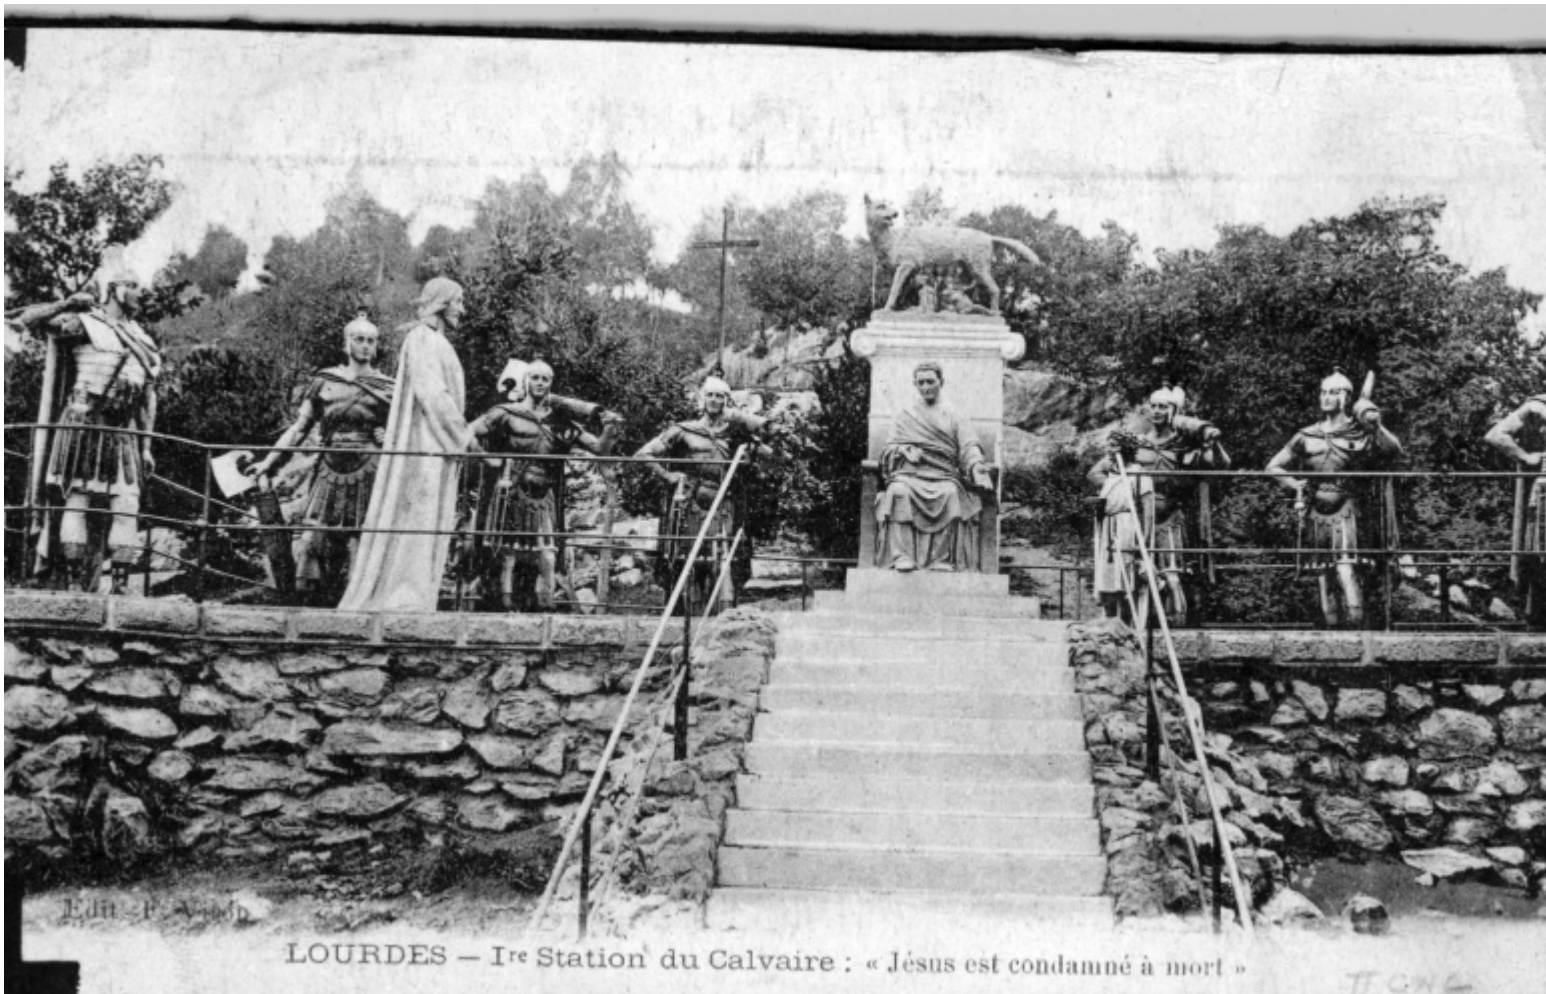

Lourdes, France

Accession Number

2007-1266

Description

Snapshot of First Station du Calvaire near Lourdes in southwestern France, at the end of World War I. From an album of Lorain Cunningham, who served in the 129th Field Artillery and was a friend of Harry S. Truman.