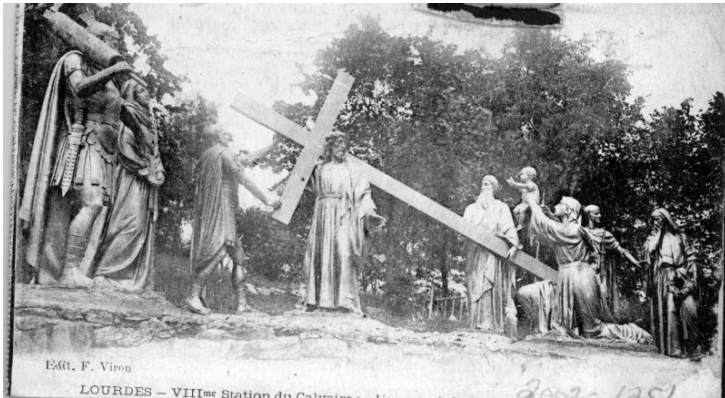

# Lourdes, station VIII

## Description

VIII Station du Calvaire at Lourdes, located in southwestern France. From an album of Lorain H. Cunningham, who served in the 129th Field Artillery during World War I and was a friend of Harry S. Truman.

Date(s)

March 26, 1919

Accession Number

2007-1251

3.25 x 5.5 inches    Black & White

Related Collection [Cunningham, Lorain H. Papers](#)

Keywords Religions    Statues    World War, 1914-1918    Shrines

HST Keywords France - Lourdes; World War I