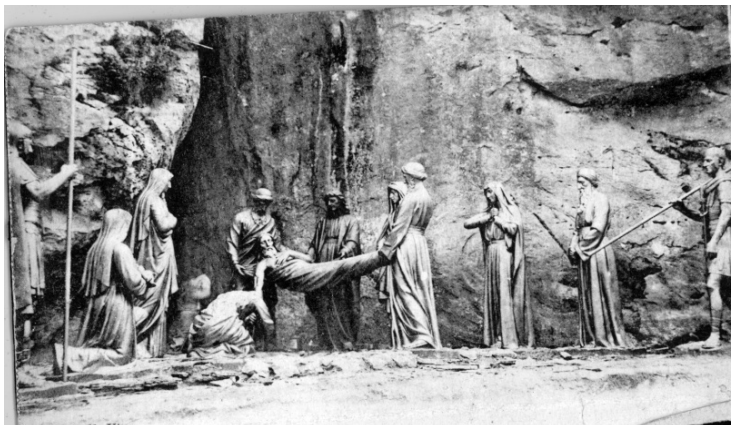

# Lourdes, station XIV

Accession Number  
2007-1249

3.25 x 5.5 inches    Black & White

Related Collection [Cunningham, Lorain H. Papers](#)

Keywords Religions    World War, 1914-1918    Shrines

HST Keywords France - Lourdes; World War I

## Description

XIV Station du Calvaire at Lourdes, located in southwestern France. From an album of Lorain H. Cunningham, who served in the 129th Field Artillery during World War I and was a friend of Harry S. Truman.