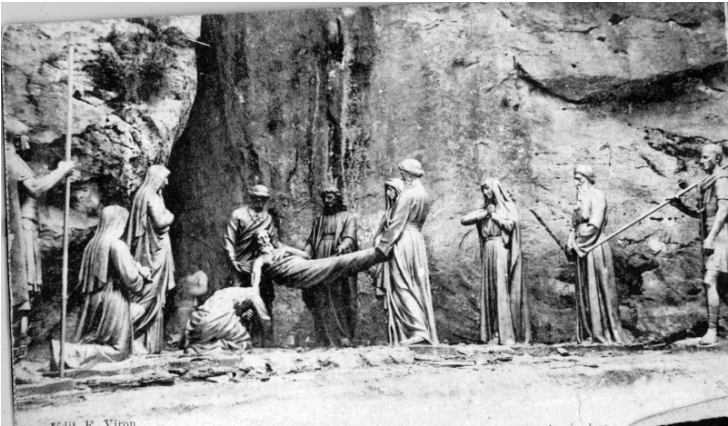

Lourdes, station XIV

Accession Number 2007-1249

3.25 x 5.5 inches Black & White

Related Collection [Cunningham, Lorain H. Papers](#)

Keywords Religions World War, 1914-1918 Shrines

HST Keywords France - Lourdes; World War I

Description

XIV Station du Calvaire at Lourdes, located in southwestern France. From an album of Lorain H. Cunningham, who served in the 129th Field Artillery during World War I and was a friend of Harry S. Truman.