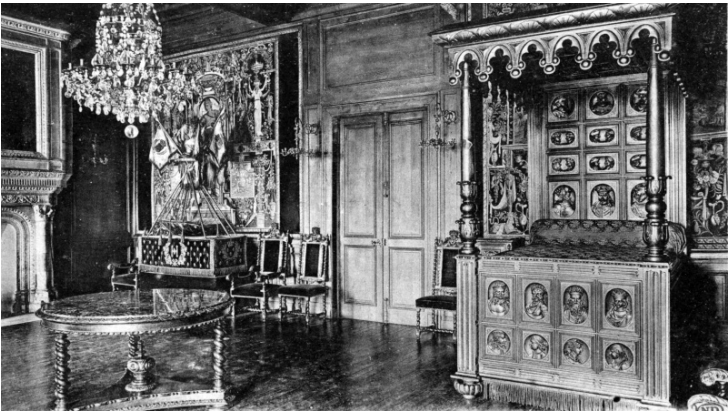

# Chateau De Pau, a castle in Pau, France

**Accession Number** 2007-1240

3.5 x 5.5 inches    Black & White

**Related Collection** [Cunningham, Lorain H. Papers](#)

**Keywords** Historic buildings    World War, 1914-1918