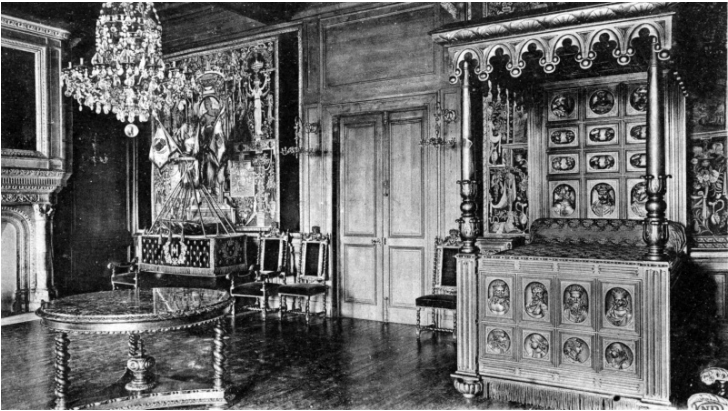

Chateau De Pau, a castle in Pau, France

Accession Number
2007-1240

3.5 x 5.5 inches Black & White

Related Collection [Cunningham, Lorain H. Papers](#)

Keywords Historic buildings World War, 1914-1918

HST Keywords France - Pau; World War I