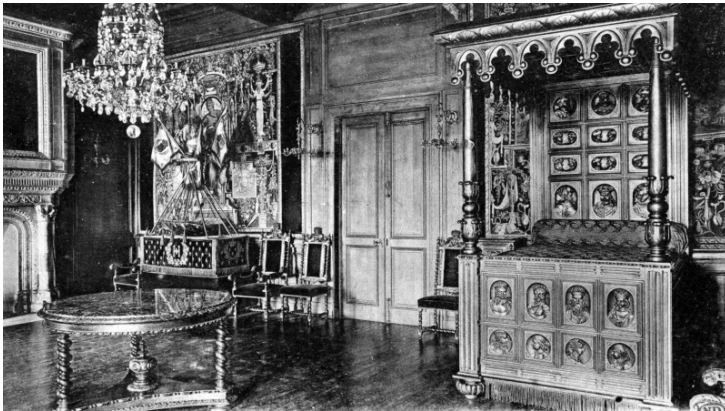

Chateau De Pau, a castle in Pau, France

Description

Chambre a coucher de Henri IV. Chateau De Pau. A castle located in the center of Pau, France. From an album of Lorain H. Cunningham, who served in the 129th Field Artillery during World War I and was a friend of Harry S. Truman.