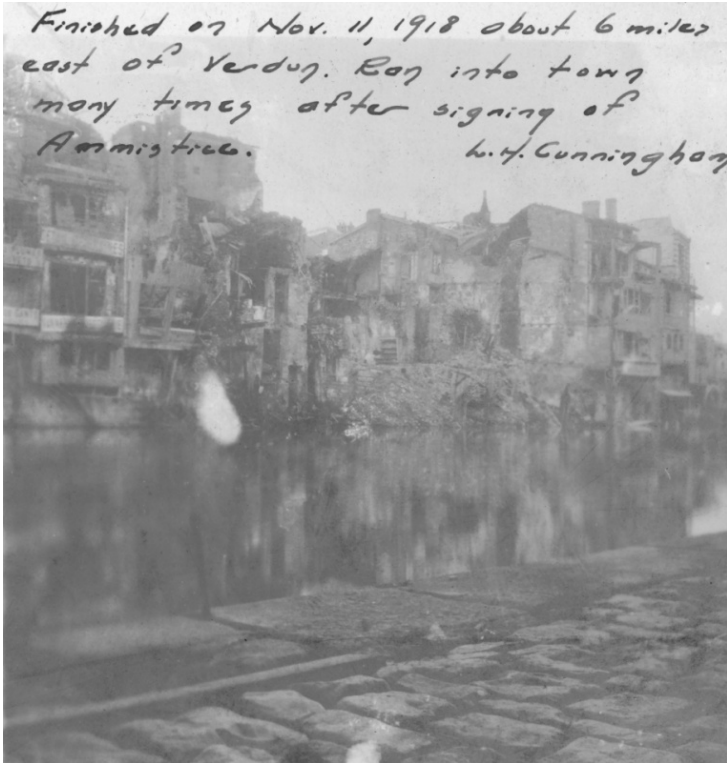

# One of several branches of La Mense in Verdun, France, after World War I

## Description

One of several branches of La Mense that flows thru Verdun. From an album of Lorain H. Cunningham, who served in the 129th Field Artillery during World War I and was a friend of Harry S. Truman.

Date(s)

December 19, 1918

Accession Number

2007-1191

3.25 x 3.25 inches Black & White

Related Collection [Cunningham, Lorain H. Papers](#)

Keywords Cities and towns Rivers World War, 1914-1918

HST Keywords France - Verdun; World War I