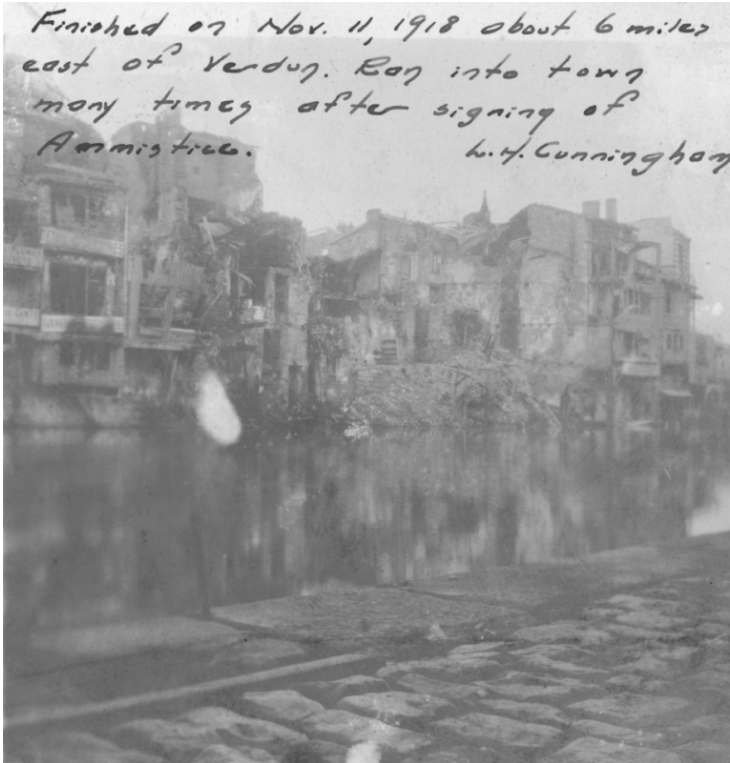

One of several branches of La Mense in Verdun, France, after World War I

Description

One of several branches of La Mense that flows thru Verdun. From an album of Lorain H. Cunningham, who served in the 129th Field Artillery during World War I and was a friend of Harry S. Truman.

Date(s)

December 19, 1918

Accession Number 2007-1191

3.25 x 3.25 inches Black & White

Related Collection [Cunningham, Lorain H. Papers](#)

Keywords Cities and towns Rivers World War, 1914-1918

HST Keywords France - Verdun; World War I