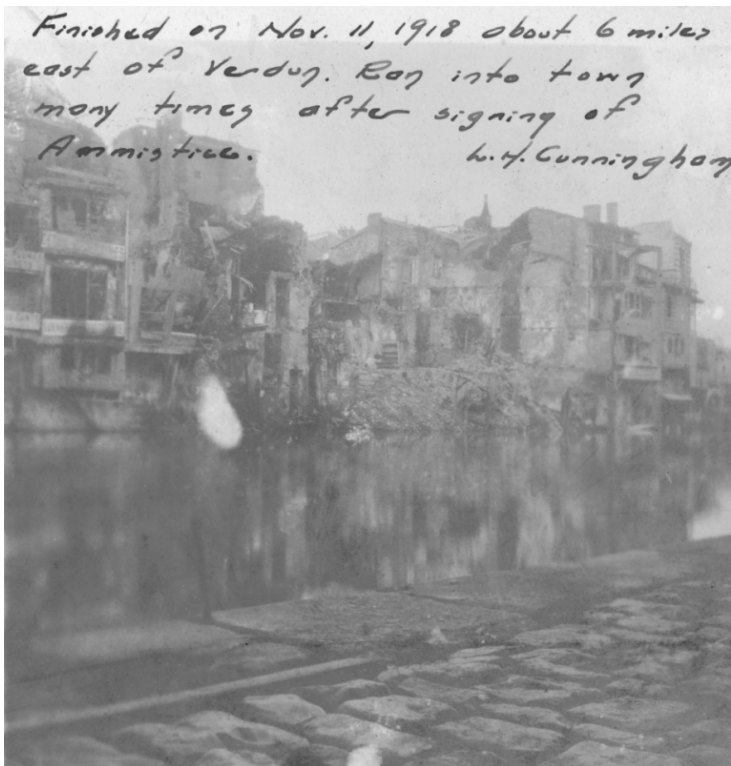

One of several branches of La Mense in Verdun, France, after World War I

Description

One of several branches of La Mense that flows thru Verdun. From an album of Lorain H. Cunningham, who served in the 129th Field Artillery during World War I and was a friend of Harry S. Truman.

Date(s)

December 19, 1918

Accession Number 2007-1191

3.25 x 3.25 inches Black & White

Related Collection [Cunningham, Lorain H. Papers](#)

Keywords Cities and towns Rivers World War, 1914-1918

HST Keywords France - Verdun; World War I