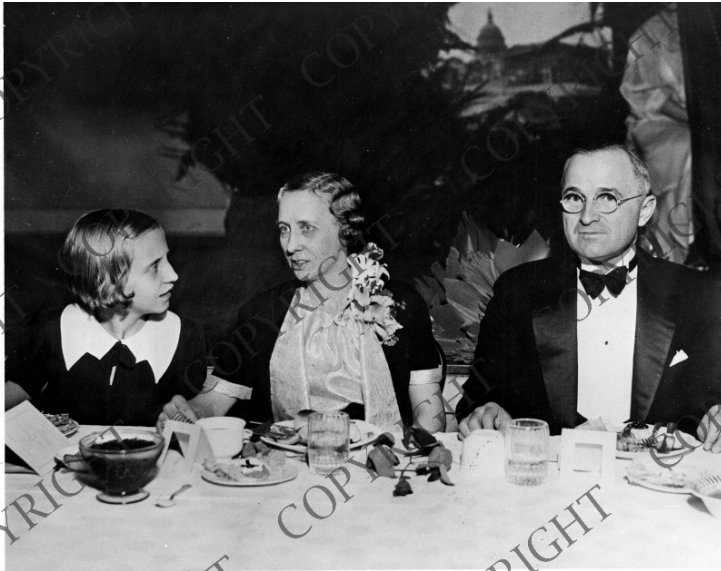

The Trumans at Dinner

Accession Number 62-378

8x10 inches (21x26 cm) Black & White

Keywords Dinners and dining Legislators Politicians' spouses

HST Keywords Truman - Banquets - Pre-presidency; Truman - Senator - Date Unknown; Truman - Family - Wife - Daughter - No Date; Truman - Bess - Dinners - Parties - Shows; Truman - Bess - Family - HST - MT - Pre Presidency; Truman - Margaret - Family - HST & Bess - Pre-Presidency

People Pictured Truman, Bess Wallace, 1885-1982 Truman, Harry S., 1884-1972 Truman, Margaret (Mary Margaret), 1924-2008

Rights Copyrighted - This item is copyrighted and cannot be published, reproduced, or otherwise used without the explicit permission of the copyright holder.

Description

From left to right, Margaret Truman, Mrs. Bess Wallace Truman and Senator Harry S. Truman at a dinner.

Date(s)

ca.
1938