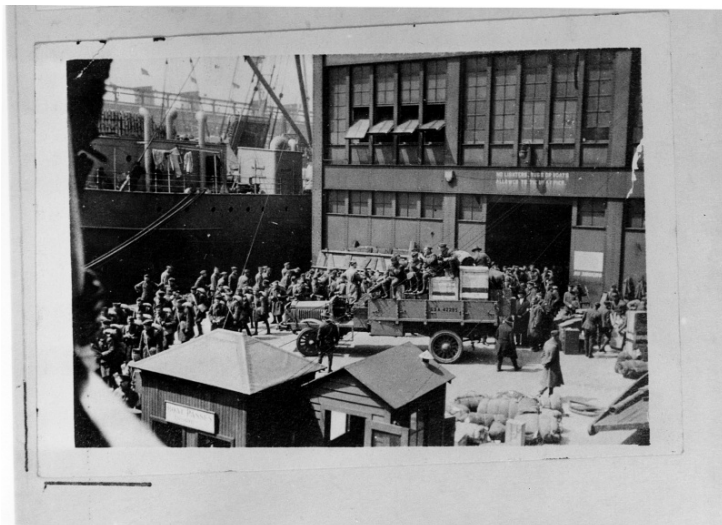

Return of the 35th Division

Description

Return of the 35th Division to Kansas City, Missouri, from service in France in World War I. From: Ted Marks.

Date(s)

1919

Accession Number

62-258

5x7 inches (13x18 cm) Black & White