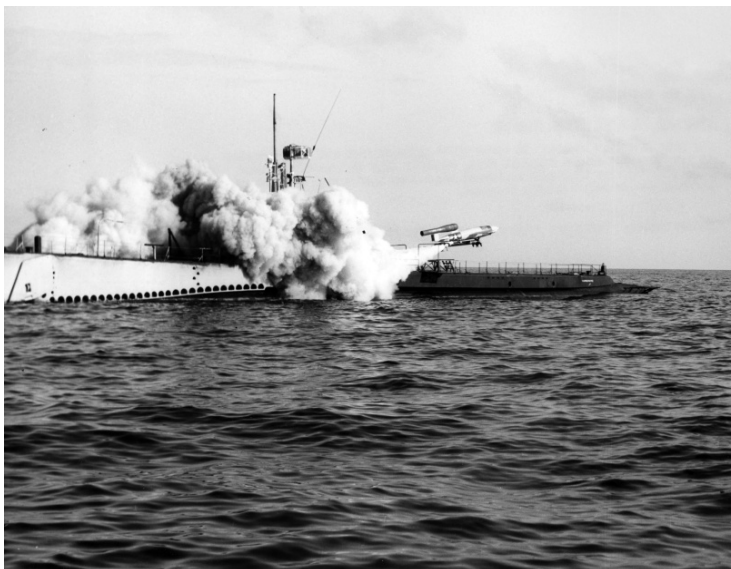

The Loon guided missile is launched from the U.S.S. Carbonero in the Pacific

Description

The Loon guided missile is launched from the U.S.S. Carbonero in the Pacific. It was guided down a line of ships as a target for an anti-aircraft exercise.

Date(s)

Accession Number 96-638

8x10 inches (21x26 cm) Black & White

Related Collection [Sullivan, John L. Papers](#)

Keywords Artillery Ships

HST Keywords Ships - U.S.S. Carbonero

Rights Public Domain - This item is in the public domain and can be used freely without further permission.