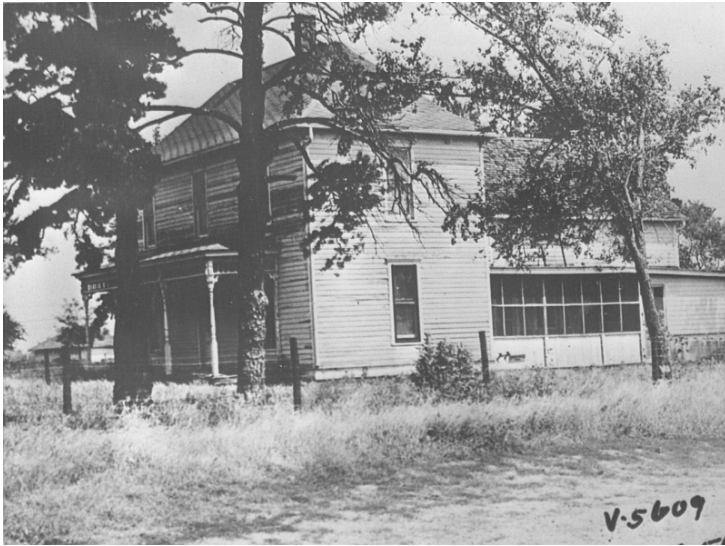

Truman Home

Description

Home and farm of Harry S. Truman in Grandview, Missouri. From: Montgomery Photo, V-5609.

Date(s)

ca.

1935

Accession Number

62-140

3.5x4.5 inches Black & White

Keywords Dwellings Farms Presidential residences

HST Keywords Truman - Homes - Grandview

Rights The Library is unaware of any copyright claims to this item; use at your own risk.