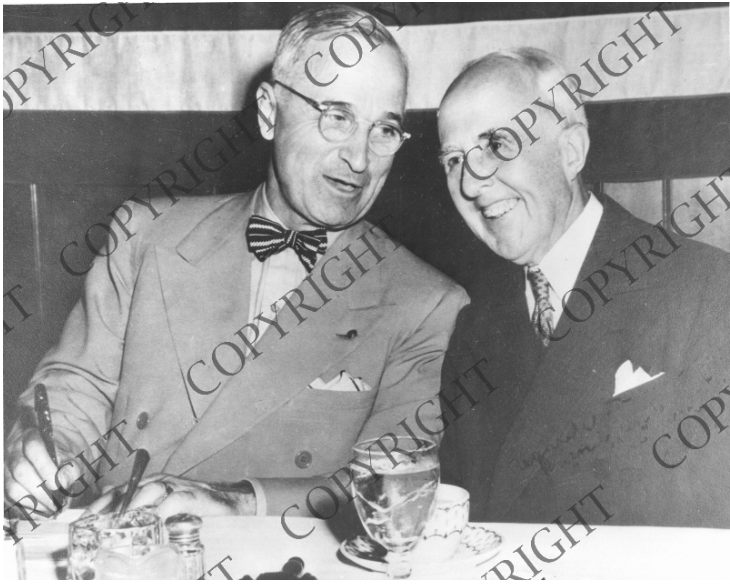

# Truman and Bryce Smith

## Description

President Harry S. Truman (left) and former Mayor of Kansas City, Missouri, Bryce B. Smith. Photo inscribed in lower right corner, but not legible, "Regards to my friend and associate Mike Widmier, Bryce B. Smith". From: Minnie Maier.

Date(s)

ca.

1945

Accession Number

62-120

8x10 inches (21x26 cm) Black & White

Keywords Dinners and dining Mayors Presidents

HST Keywords Truman - Banquets - Dinners - Event Unknown; Truman - Dignitaries - Political Associates - Smith, Bryce; Missouri - Cities - Kansas City - Truman