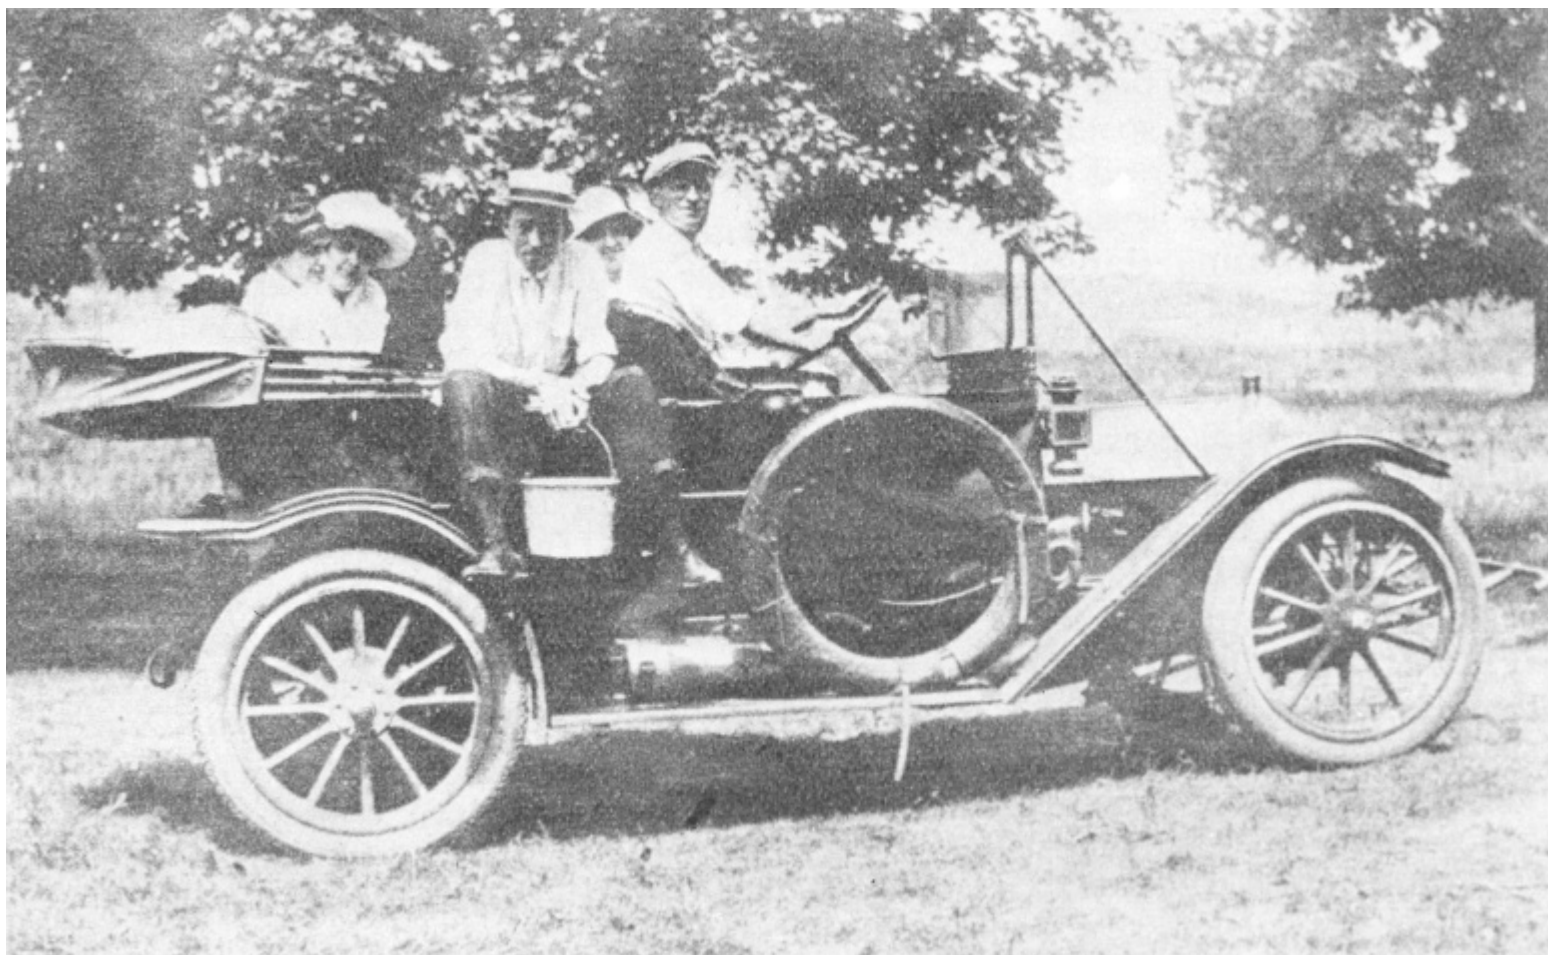

Picnic With Harry S. Truman's Stafford Automobile

Accession Number

62-114

Description

Picnic near the Little Blue River with Harry S. Truman's Stafford automobile. Left to right: Natalie Ott Wallace (Mrs. Frank G. Wallace); Emma P. (Mrs. William) Southern; Frank Gates Wallace; Bess Wallace; and Harry S. Truman. For better photo of same see 79-20. Identification by Miss Ethel Noland. Photo was probably taken by George Wallace.

Date(s)

ca.

1915

8x10 inches (21x26 cm)

Black & White

Keywords

Automobiles

Presidential family