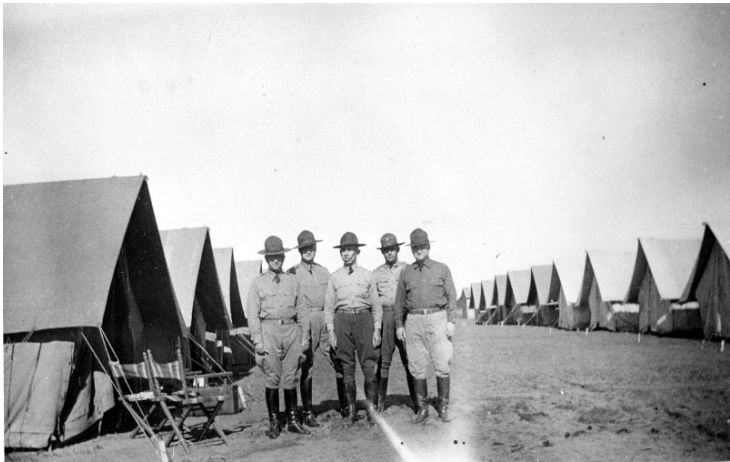

Col. Truman at Camp Ripley, Minnesota

Description

Col. Harry S. Truman (left) with Ted Marks (center) and three unidentified other men at Camp Ripley, Minnesota. They were members of the 381st Field Artillery, 102nd Division, Army Reserve. From: Ted Marks.

Date(s)

July 1932

Accession Number 62-74-01

8x10 inches (21x26 cm) Black & White

Keywords Military bases Soldiers Veterans

HST Keywords Minnesota - Camp Ripley; Truman - Soldier - Army Reserve

People Pictured Truman, Harry S., 1884-1972 Marks, Ted, b. 1882