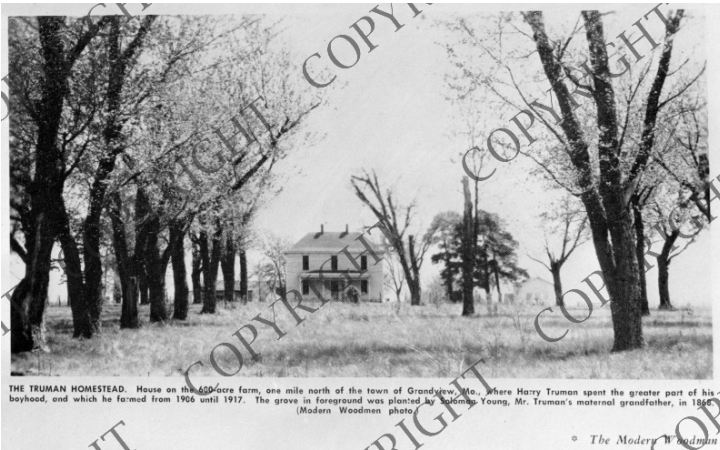

Truman Homestead

Description

The Truman farm home, Grandview, Missouri. Reprint from *Modern Woodmen*, June 1945. From: Mrs. Roger Smith, Grandview, Missouri.

Date(s)

June 1945

Accession Number 62-49

8x10 inches (21x26 cm) Black & White

Keywords Dwellings Farms Presidential residences

HST Keywords Truman - Homes - Grandview - Farm

Rights Copyrighted - This item is copyrighted and cannot be published, reproduced, or otherwise used without the explicit permission of the copyright holder.