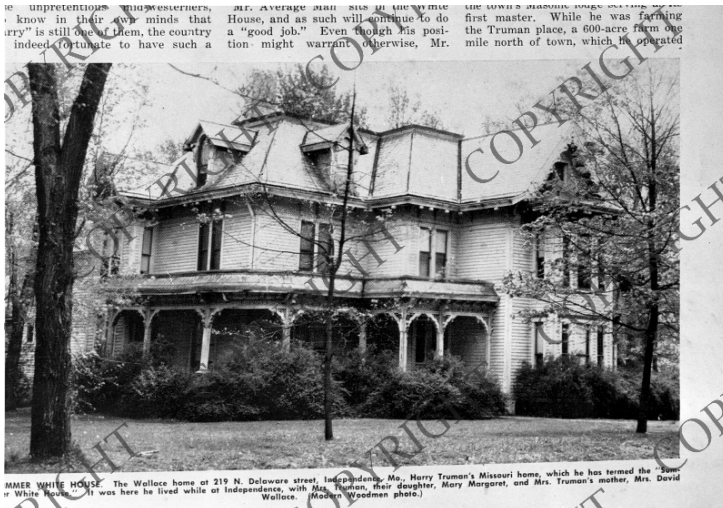

Truman Home

Description

Wallace (Harry S. Truman) home in Independence, Missouri, reprint from Modern Woodmen, June 1945. From: Mrs. Roger Smith, Grandview, Missouri.

Date(s)

June 1945

Accession Number 62-44

5x7 inches (13x18 cm) Black & White

Keywords Dwellings Presidential residences

HST Keywords Truman - Homes - Independence

Rights Copyrighted - This item is copyrighted and cannot be published, reproduced, or otherwise used without the explicit permission of the copyright holder.