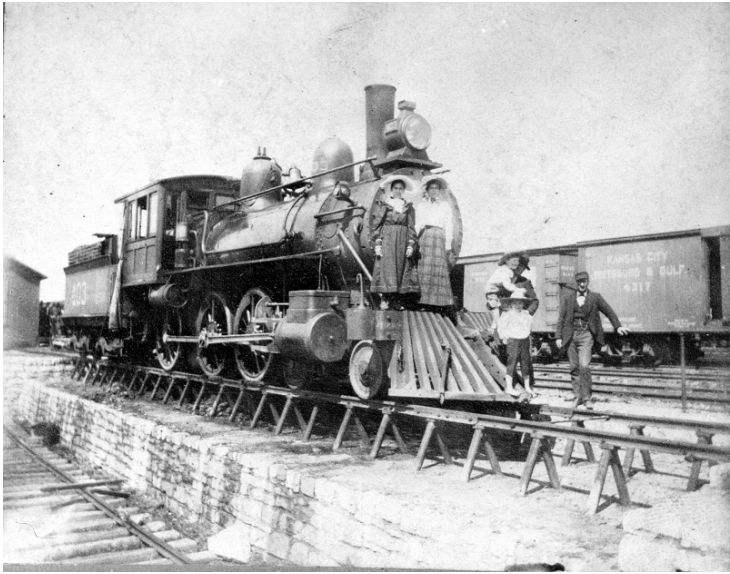

# Engine over K.C. Southern cinder pits

## Description

Engine over K.C. Southern cinder pits, probably near Grandview, Missouri. Genevieve and Halley Thornton on front of engine. John Cornelius in man's arms. Eugene Cornelius boy standing in front. J. McFarlane and Benton Gore standing alongside engine. From: Mrs. Roger Smith, Grandview, Missouri  
Date(s)

Accession Number  
62-20

8x10 inches (21x26 cm)    Black & White

Keywords   Men    Railroads    Women

Rights   The Library is unaware of any copyright claims to this item; use at your own risk.

**Note: If you use this image, rights assessment and attribution are your responsibility.**