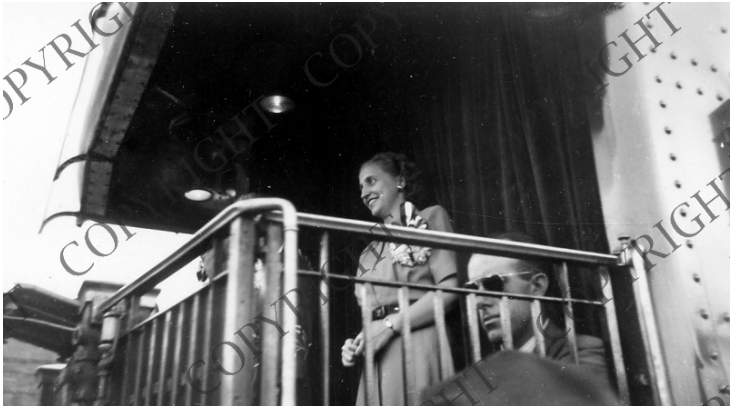

# Margaret Truman on Whistlestop campaign

## Description

Margaret Truman on the rear of a train during a stop on the Whistlestop campaign of her father, President Harry S. Truman, in Sacramento, California. Picture taken from the crowd by Babe Goncalves.