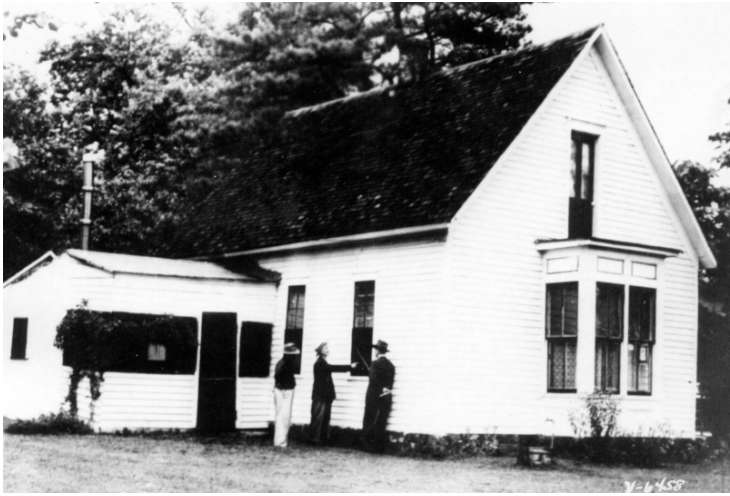

Truman birthplace

Description

Photo of the birthplace of Harry S. Truman in Lamar, Missouri. The men standing outside the house are unidentified. Donor: Montgomery Foto Service.
Date(s)

Accession Number
61-116-30

8x10 inches (21x26 cm) Black & White

Keywords Dwellings Presidential birthplaces

HST Keywords Truman - Homes - Lamar

Rights The Library is unaware of any copyright claims to this item; use at your own risk.