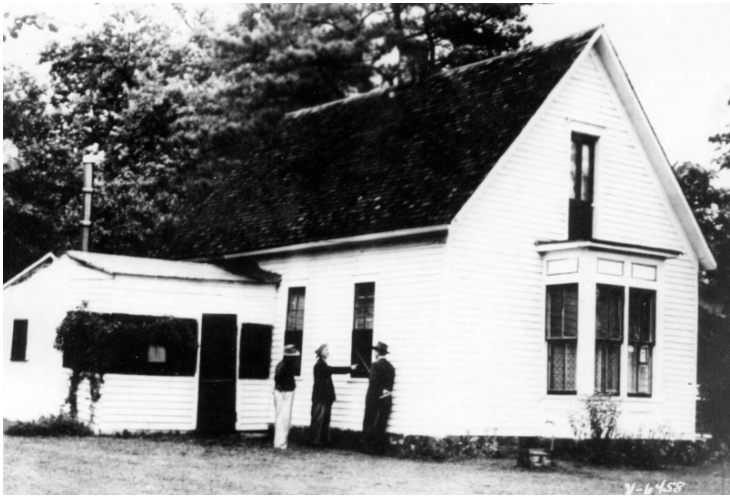

Truman birthplace

Description

Photo of the birthplace of Harry S. Truman in Lamar, Missouri. The men standing outside the house are unidentified. Donor: Montgomery Foto Service.
Date(s)

Accession Number
61-116-30

8x10 inches (21x26 cm) Black & White

Keywords Dwellings Presidential birthplaces

HST Keywords Truman - Homes - Lamar

Rights The Library is unaware of any copyright claims to this item; use at your own risk.