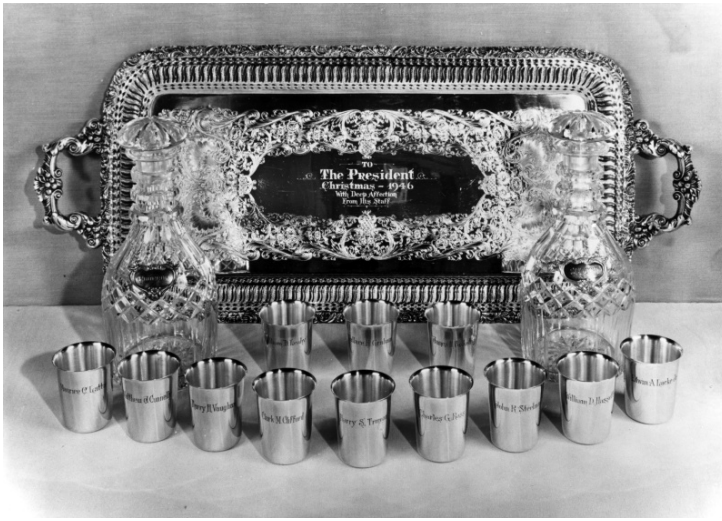

Bourbon and Scotch Crystal Set

Description

Bourbon and Scotch crystal set with tray and glasses; inscribed on tray "To the President -Christmas 1946 - With Deep Affection from His Staff." 12 silver glasses have the name of each staff member on them. This is 11 X 14 studio picture (original photo filed in oversize file)

Date(s)

December 25, 1946

Accession Number 96-274-01

7x9.5 inches Black & White

Related Collection [Ross, Charles G. Papers](#)

Keywords Cabinet officers Christmas Gifts Glassware

HST Keywords Christmas - 1946; Truman - Gifts - Other - Crystal