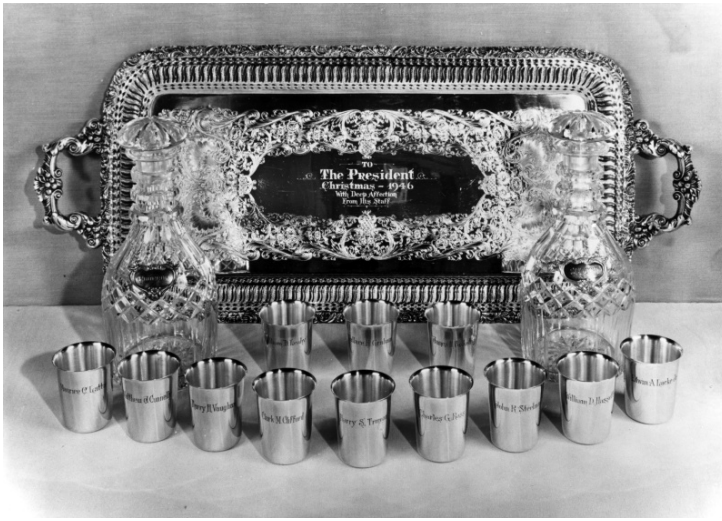

Bourbon and Scotch Crystal Set

Description

Bourbon and Scotch crystal set with tray and glasses; inscribed on tray "To the President -Christmas 1946 - With Deep Affection from His Staff." 12 silver glasses have the name of each staff member on them. This is 11 X 14 studio picture (original photo filed in oversize file)

Date(s)

December 25, 1946

Accession Number

96-274-01

7x9.5 inches Black & White

Related Collection [Ross, Charles G. Papers](#)

Keywords Cabinet officers Christmas Gifts Glassware

HST Keywords Christmas - 1946; Truman - Gifts - Other - Crystal