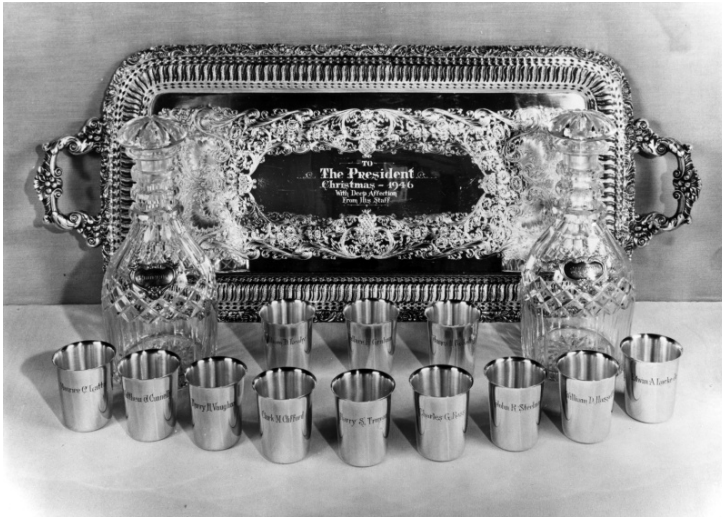

Bourbon and Scotch Crystal Set

Description

Bourbon and Scotch crystal set with tray and glasses; inscribed on tray "To the President -Christmas 1946 - With Deep Affection from His Staff." 12 silver glasses have the name of each staff member on them. This is 11 X 14 studio picture (original photo filed in oversized file)

Date(s)

December 25, 1946

Accession Number

96-274-01

7x9.5 inches Black & White

Related Collection [Ross, Charles G. Papers](#)

Keywords Cabinet officers Christmas Gifts Glassware

HST Keywords Christmas - 1946; Truman - Gifts - Other - Crystal