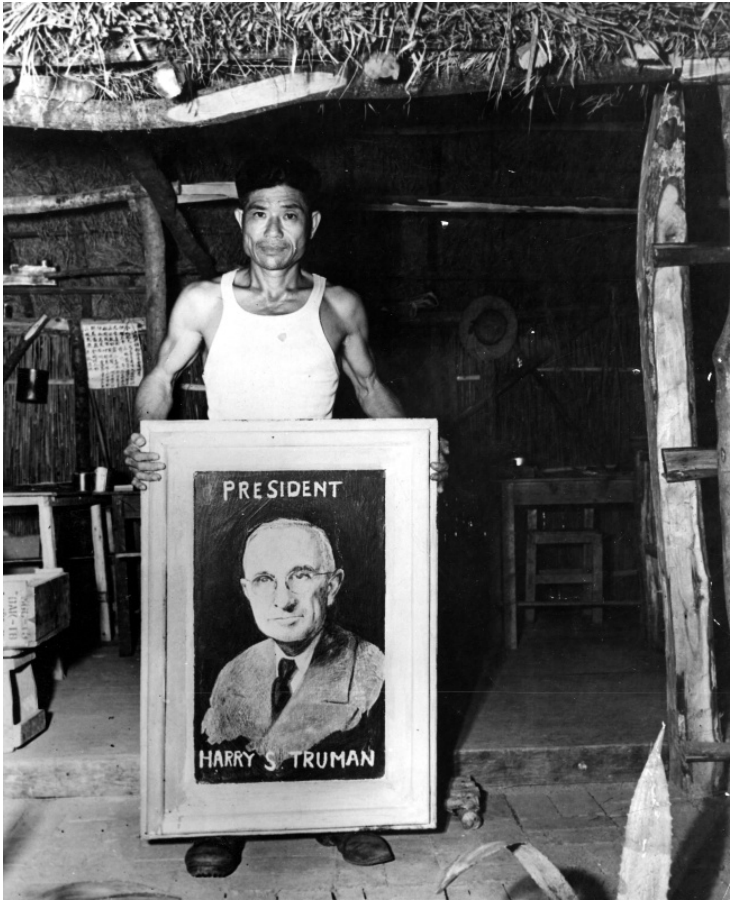

Man with Truman portrait

Description

A man poses with a portrait of President Harry S. Truman. The painting is by Akira Tsukiyama and was hung in the Mayor's office in the village of Kushi, Okinawa. The man holding the portrait is probably Tsukiyama, but this is not made clear in the press release to which the photo is attached.

Date(s)

ca.

1946

Accession Number

61-103

8x10 inches (21x26 cm) Black & White

Related Collection [White House Central Files: Official File](#)

Keywords Portraits Presidents Folk art

HST Keywords Truman - Portraits - General File

People Pictured Truman, Harry S., 1884-1972

Rights Public Domain - This item is in the public domain and can be used freely without further permission.

Note: If you use this image, rights assessment and attribution are your responsibility.