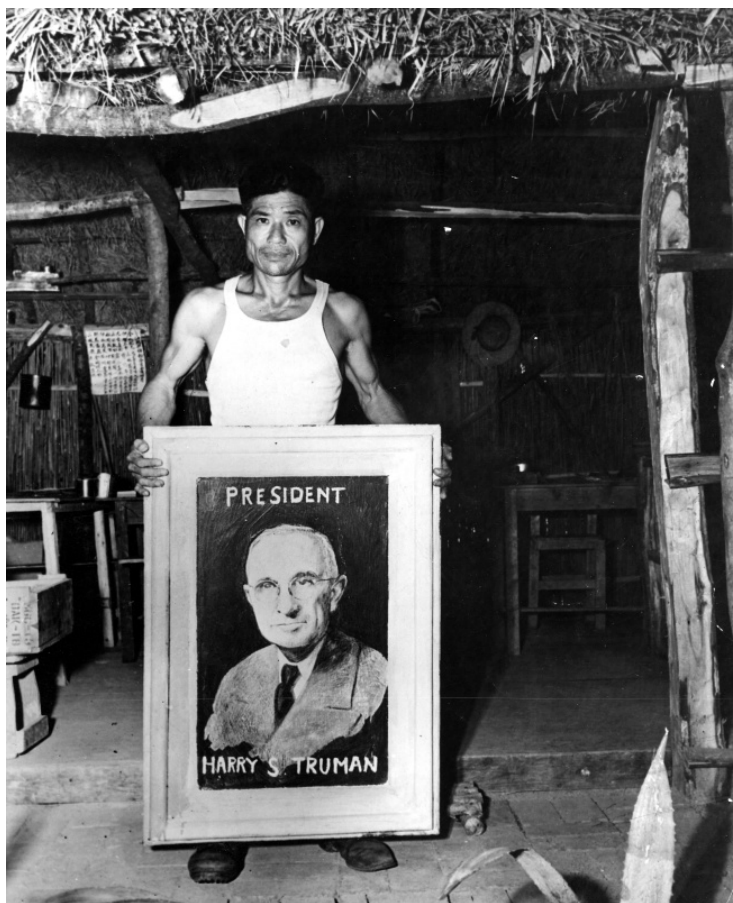

# Man with Truman portrait

## Description

A man poses with a portrait of President Harry S. Truman. The painting is by Akira Tsukiyama and was hung in the Mayor's office in the village of Kushi, Okinawa. The man holding the portrait is probably Tsukiyama, but this is not made clear in the press release to which the photo is attached.

## Date(s)

ca.  
1946

Accession Number 61-103

8x10 inches (21x26 cm) Black & White

Related Collection [White House Central Files: Official File](#)

Keywords Portraits Presidents Folk art

HST Keywords Truman - Portraits - General File