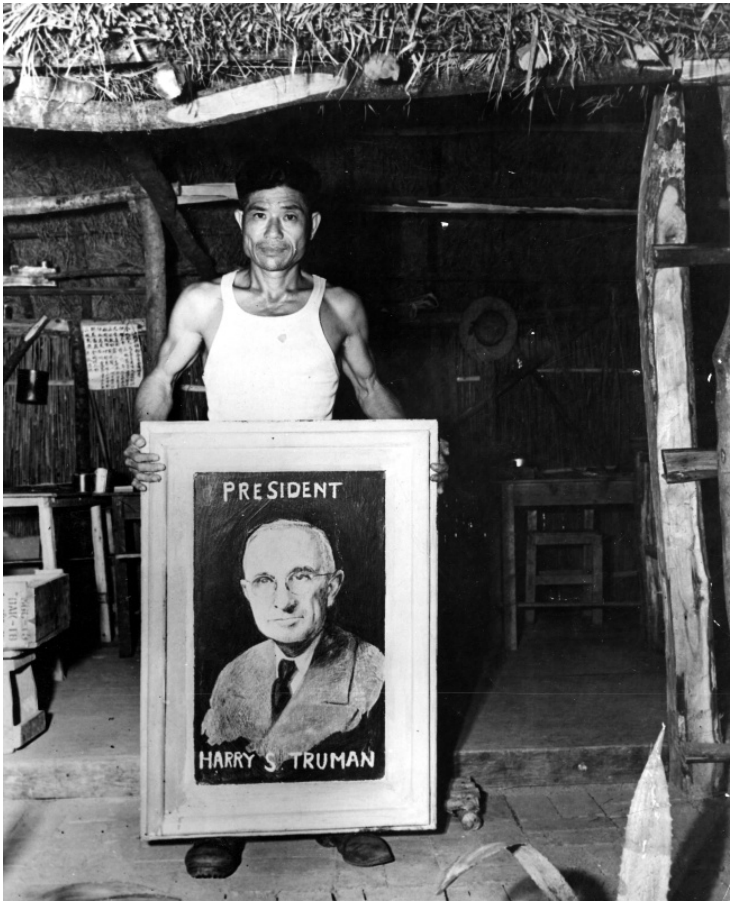

# Man with Truman portrait

## Description

A man poses with a portrait of President Harry S. Truman. The painting is by Akira Tsukiyama and was hung in the Mayor's office in the village of Kushi, Okinawa. The man holding the portrait is probably Tsukiyama, but this is not made clear in the press release to which the photo is attached.

## Date(s)

ca.  
1946

**Accession Number** 61-103

8x10 inches (21x26 cm)    Black & White

**Related Collection** [White House Central Files: Official File](#)

**Keywords** Portraits    Presidents    Folk art