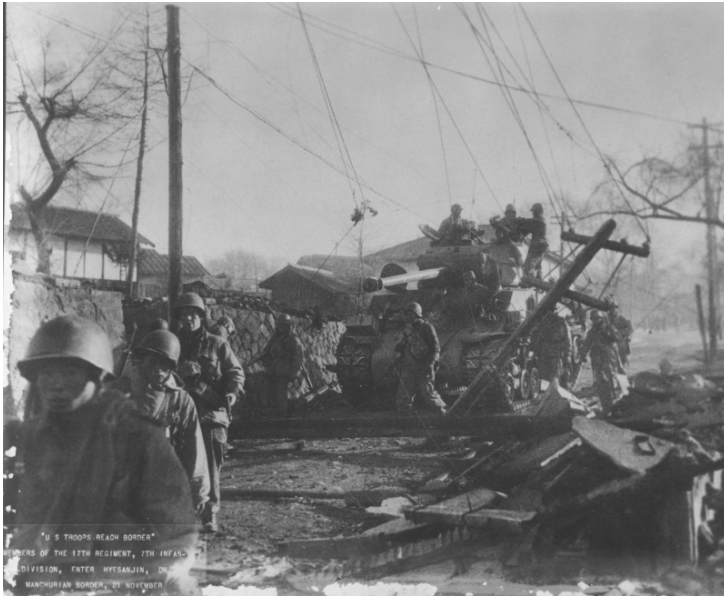

United States troops reach border of Manchuria during Korean War

Description

Members of the 17th Regiment, 7th Infantry Division, enter Hyesanjin, on Manchurian border on November 21, 1950, during the Korean War.

Date(s)

November 21, 1950

Accession Number 2007-740

8x10 inches (21x26 cm) Black & White

Keywords Korean War, 1950-1953 Soldiers

HST Keywords Armed services - Army - Units - Seventeenth Regiment, Seventh Infantry Division; Korean War - General File