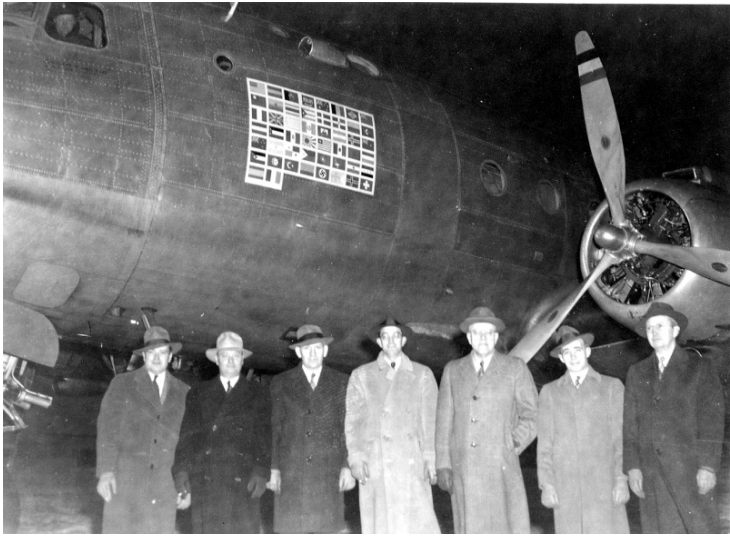

# Men standing in front of Sacred Cow

## Description

A group of unidentified men (probably reporters) standing in front of President Harry S. Truman's plane, the Sacred Cow.

## Date(s)

ca.  
1946

**Accession Number** 60-434-02

4x5 inches (10x13 cm) Black & White

**Keywords** Men Presidential aircraft

**HST Keywords** Airplanes - Sacred Cow;

**Rights** Public Domain - This item is in the public domain and can be used freely without further permission.