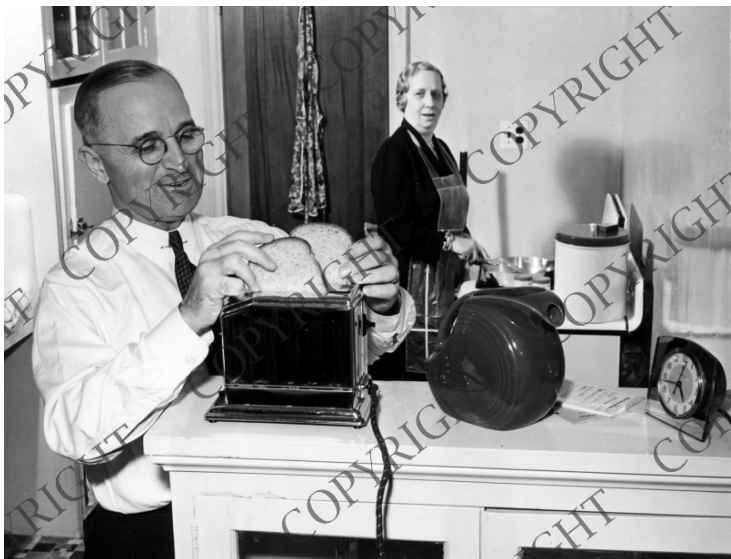

# Senator and Mrs. Truman making breakfast

## Description

Senator Harry S. Truman (left) and his wife, Bess Wallace Truman (right) making breakfast.

Date(s)

July 19, 1944

Accession Number

77-69

8x6.25 inches Black & White

Keywords Breakfasts Legislators Politicians' spouses