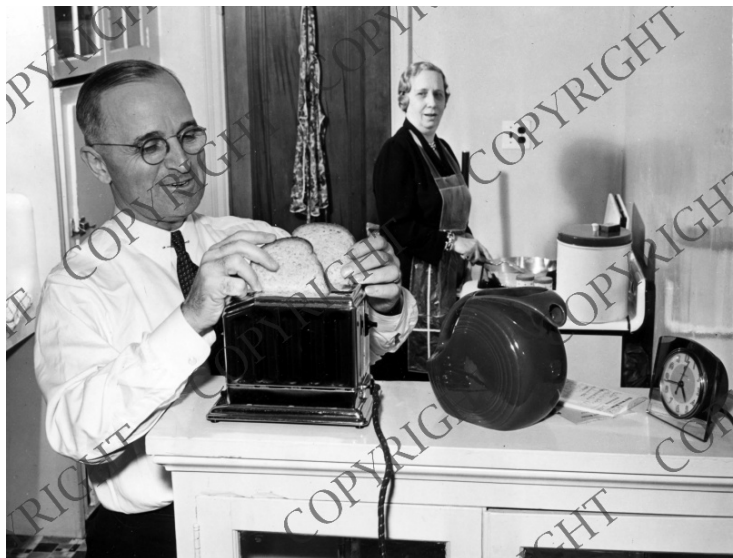

# Senator and Mrs. Truman making breakfast

## Description

Senator Harry S. Truman (left) and his wife, Bess Wallace Truman (right) making breakfast.

Date(s)

July 19, 1944

Accession Number

77-69

8x6.25 inches Black & White

Keywords Breakfasts Legislators Politicians' spouses