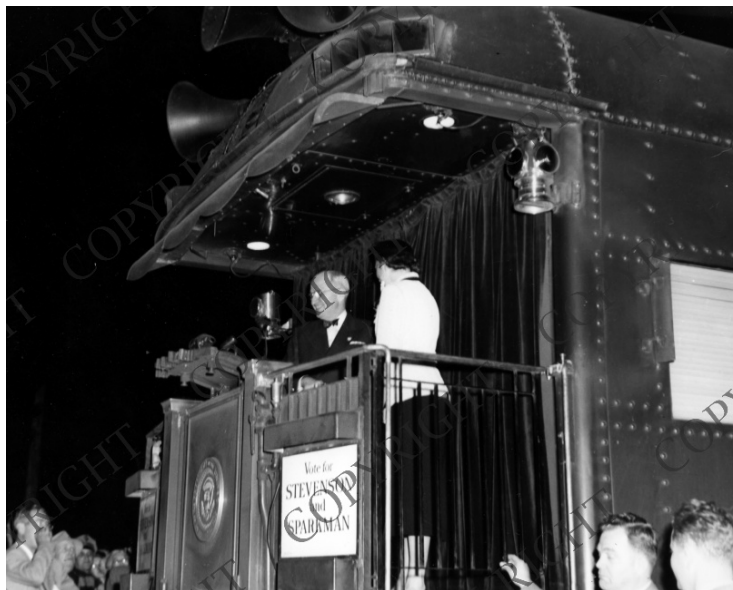

# President Truman on Platform of Train in Belton, Montana

## Description

President Harry S. Truman is greeted by an unidentified woman as he stands on the platform of a train making a brief stop at the Great Northern Depot in Belton, Montana, during a campaign trip for the Democratic ticket of Stevenson and Sparkman. From: Wallace Floren.