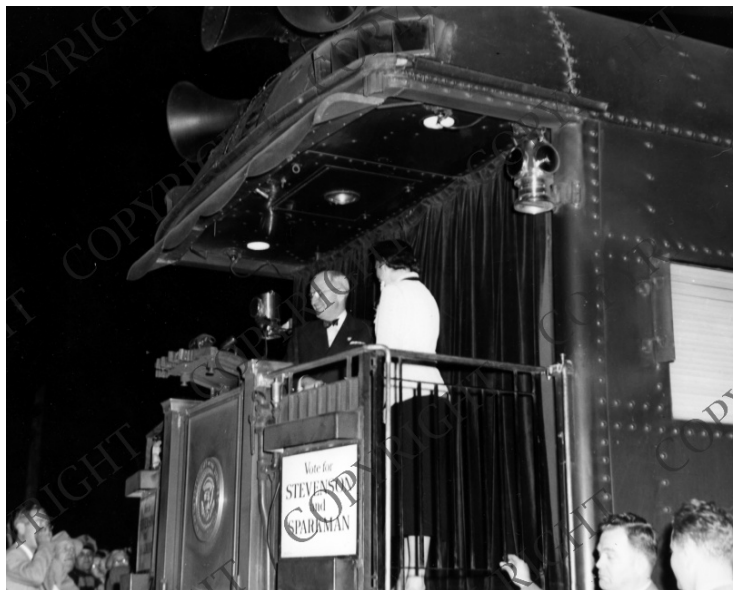

President Truman on Platform of Train in Belton, Montana

Description

President Harry S. Truman is greeted by an unidentified woman as he stands on the platform of a train making a brief stop at the Great Northern Depot in Belton, Montana, during a campaign trip for the Democratic ticket of Stevenson and Sparkman. From: Wallace Floren.

Date(s)

October 1952

Accession Number 2002-255

7-1/2x9-1/2 inches Black & White

Keywords Campaign trips Presidential campaign, 1952 Presidential campaigns Presidential trips
Presidents Railroads

HST Keywords Montana - Belton; Trains - Truman - 1952; Truman - Campaigns - 1952; Truman - Trips - Other -
Presidential - Montana, Belton