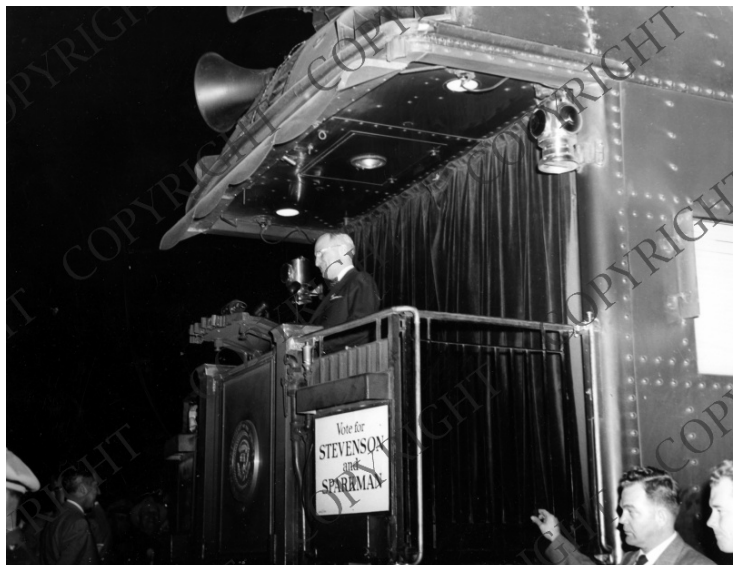

# President Truman speaks from the Platform of a Train in Belton, Montana

## Description

President Harry S. Truman speaks from the platform of a train as it makes a brief stop at the Great Northern Depot in Belton, Montana, during a campaign trip for the Democratic ticket of Stevenson and Sparkman. From: Wallace Floren.