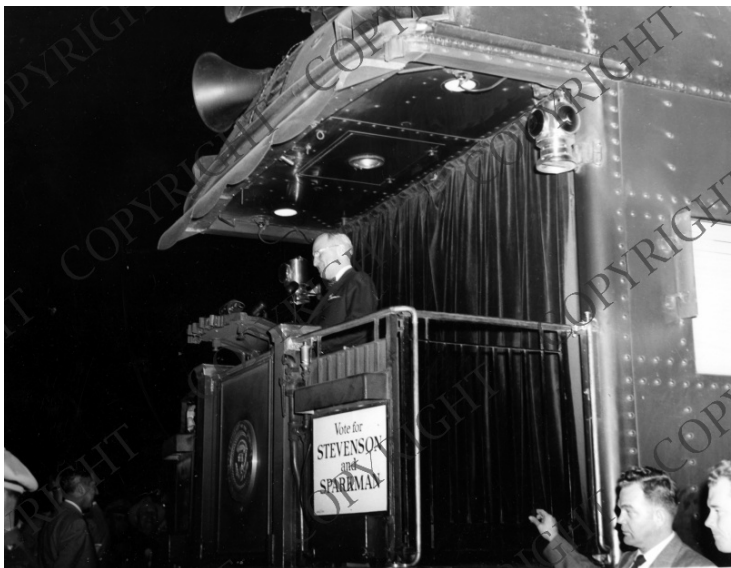

President Truman speaks from the Platform of a Train in Belton, Montana

Accession Number 2002-254

7-1/2x9-1/2 inches Black & White

Keywords Campaign trips Presidential campaign, 1952 Presidential trips Presidents Railroads

HST Keywords Truman - Campaigns - 1952; Truman - Trips - Other - Post-Presidential - 1952; Trains - Truman - Aboard; Montana - Belton

Rights Copyrighted - This item is copyrighted and cannot be published, reproduced, or otherwise used without the explicit permission of the copyright holder.