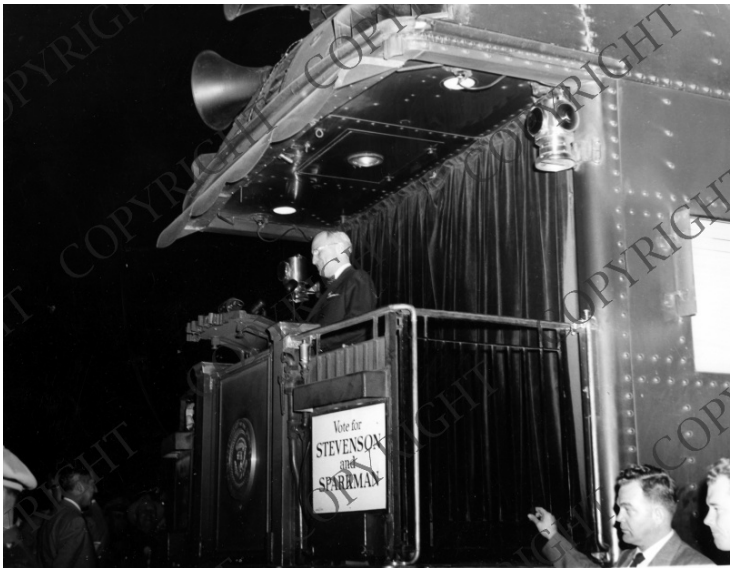

# President Truman speaks from the Platform of a Train in Belton, Montana

## Description

President Harry S. Truman speaks from the platform of a train as it makes a brief stop at the Great Northern Depot in Belton, Montana, during a campaign trip for the Democratic ticket of Stevenson and Sparkman. From: Wallace Floren.