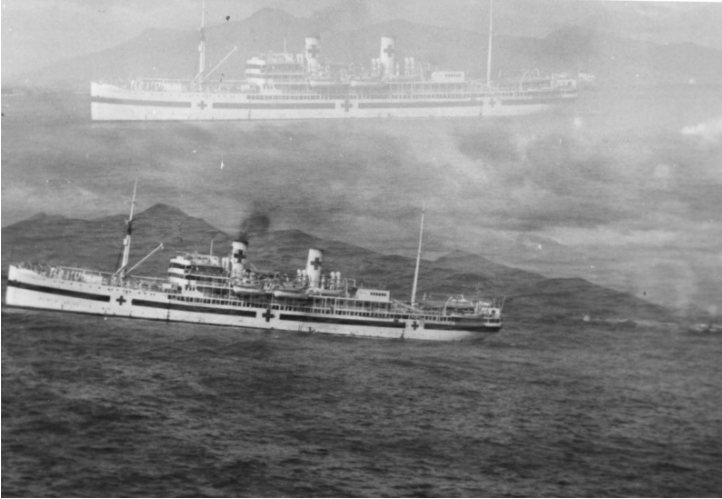

British Hospital Ship during Korean War

Description

Close up of British Hospital Ship near Pusan, Korea.
(Double Exposure)

Date(s)

September 12, 1950

Accession Number 2007-653

5x7 inches (13x18 cm) Black & White