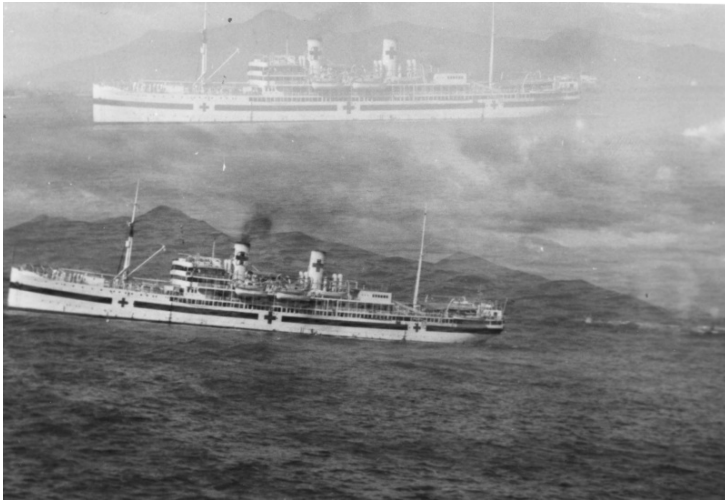

British Hospital Ship during Korean War

Description

Close up of British Hospital Ship near Pusan, Korea. (Double Exposure)

Date(s)

September 12, 1950

Accession Number 2007-653

5x7 inches (13x18 cm) Black & White