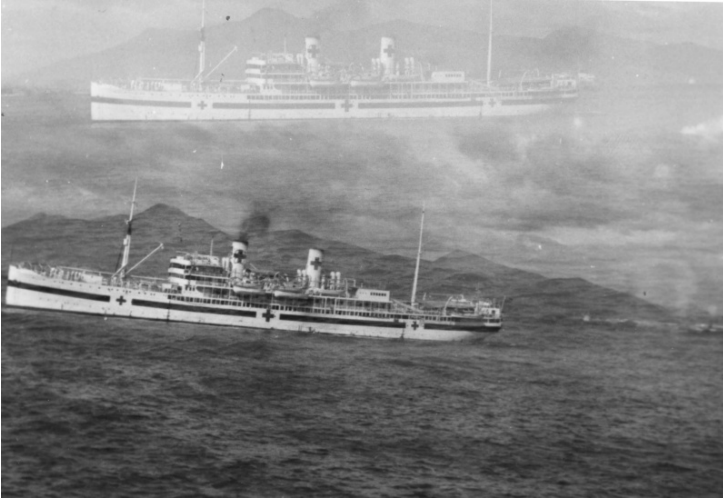

British Hospital Ship during Korean War

Description

Close up of British Hospital Ship near Pusan, Korea.
(Double Exposure)

Date(s)

September 12, 1950

Accession Number

2007-653

5x7 inches (13x18 cm) Black & White