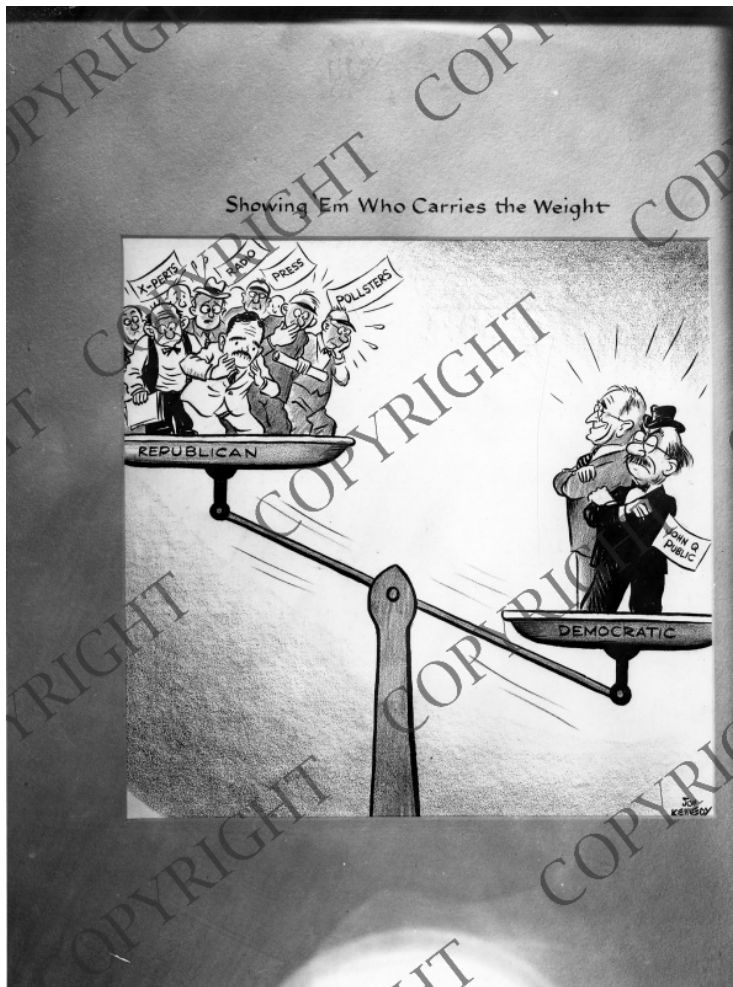

# Political Cartoon, "Showing 'Em Who Carries the Weight"

## Description

This is a photograph of a political cartoon by Jon Kennedy for the Arkansas Democrat. It depicts President Harry S. Truman and a man labeled John Q. Public standing on one side of a scale that is labeled Democratic. On the other side of the scale, which is labeled Republican, are people labeled "x-perts," radio, press, and pollsters, standing with Thomas Dewey.

Date(s)

1948

Accession Number

60-335

5x7 inches (13x18 cm) Black & White

Keywords Political cartoons Presidential campaign, 1948

People Pictured Truman, Harry S., 1884-1972 Dewey, Thomas E. (Thomas Edmund), 1902-1971