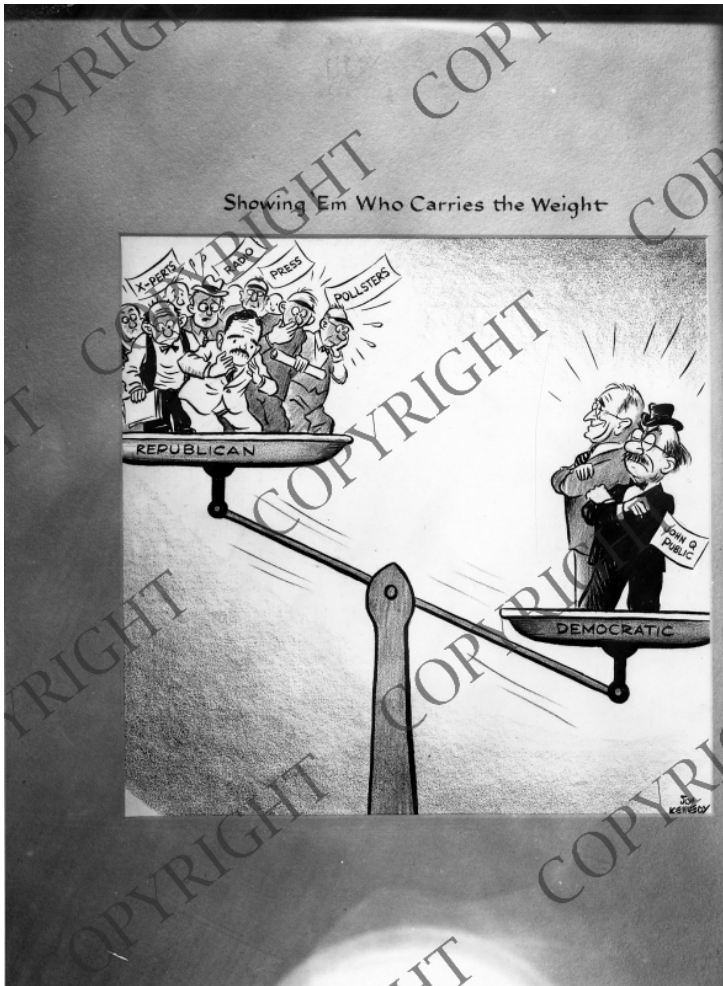

# Political Cartoon, "Showing 'Em Who Carries the Weight"

## Description

This is a photograph of a political cartoon by Jon Kennedy for the Arkansas Democrat. It depicts President Harry S. Truman and a man labeled John Q. Public standing on one side of a scale that is labeled Democratic. On the other side of the scale, which is labeled Republican, are people labeled "x-perts," radio, press, and pollsters, standing with Thomas Dewey.

Date(s)

1948

Accession Number  
60-335

5x7 inches (13x18 cm) Black & White

Keywords Political cartoons Presidential campaign, 1948

People Pictured Truman, Harry S., 1884-1972 Dewey, Thomas E. (Thomas Edmund), 1902-1971