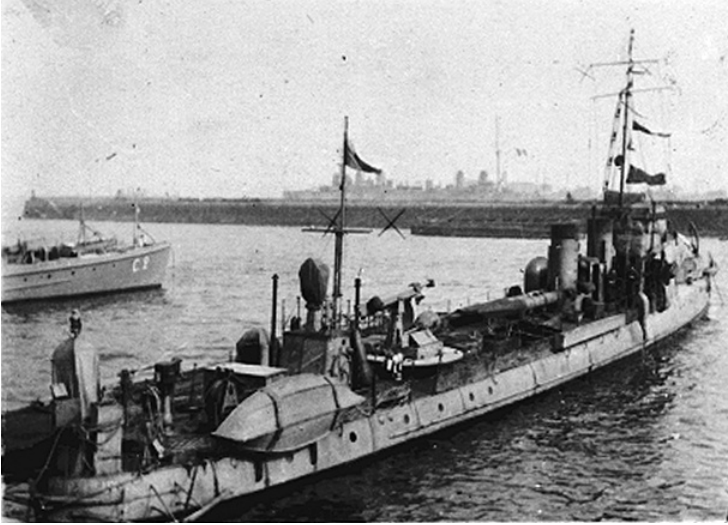

Ship at dock in France during World War I

Description

Ship at dock in France during World War I. From: Truman house, album of 35th Division clippings and snapshots.

Date(s)

March 1919

Accession Number 82-213-115