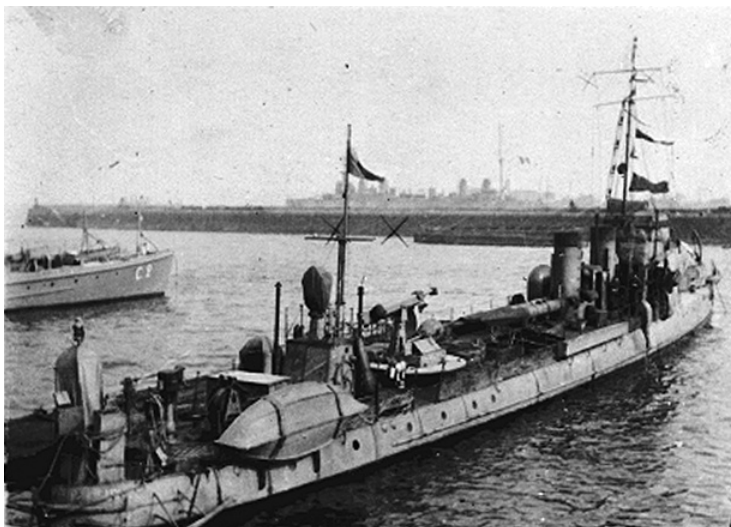

Ship at dock in France during World War I

Description

Ship at dock in France during World War I. From: Truman house, album of 35th Division clippings and snapshots.

Date(s)

March 1919

Accession Number 82-213-115