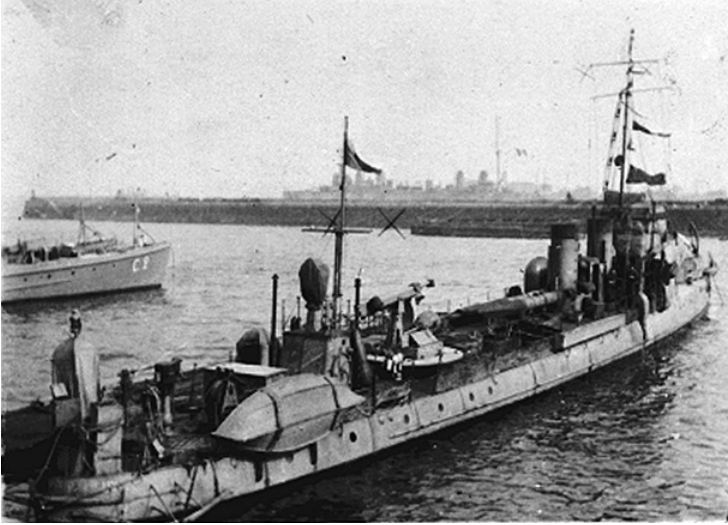

# Ship at dock in France during World War I

## Description

Ship at dock in France during World War I. From: Truman house, album of 35th Division clippings and snapshots.

Date(s)

March 1919

Accession Number

82-213-115

4x5 inches (10x13 cm) Black & White