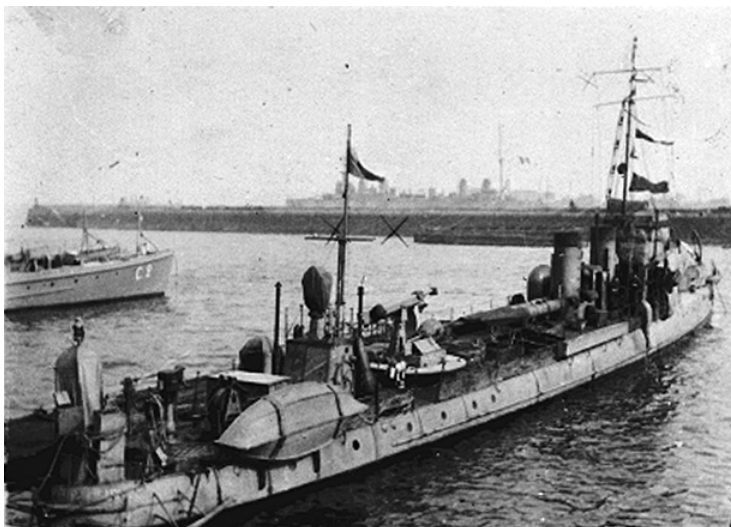

# Ship at dock in France during World War I

## Description

Ship at dock in France during World War I. From: Truman house, album of 35th Division clippings and snapshots.

Date(s)

March 1919

Accession Number  
82-213-115

4x5 inches (10x13 cm)    Black & White