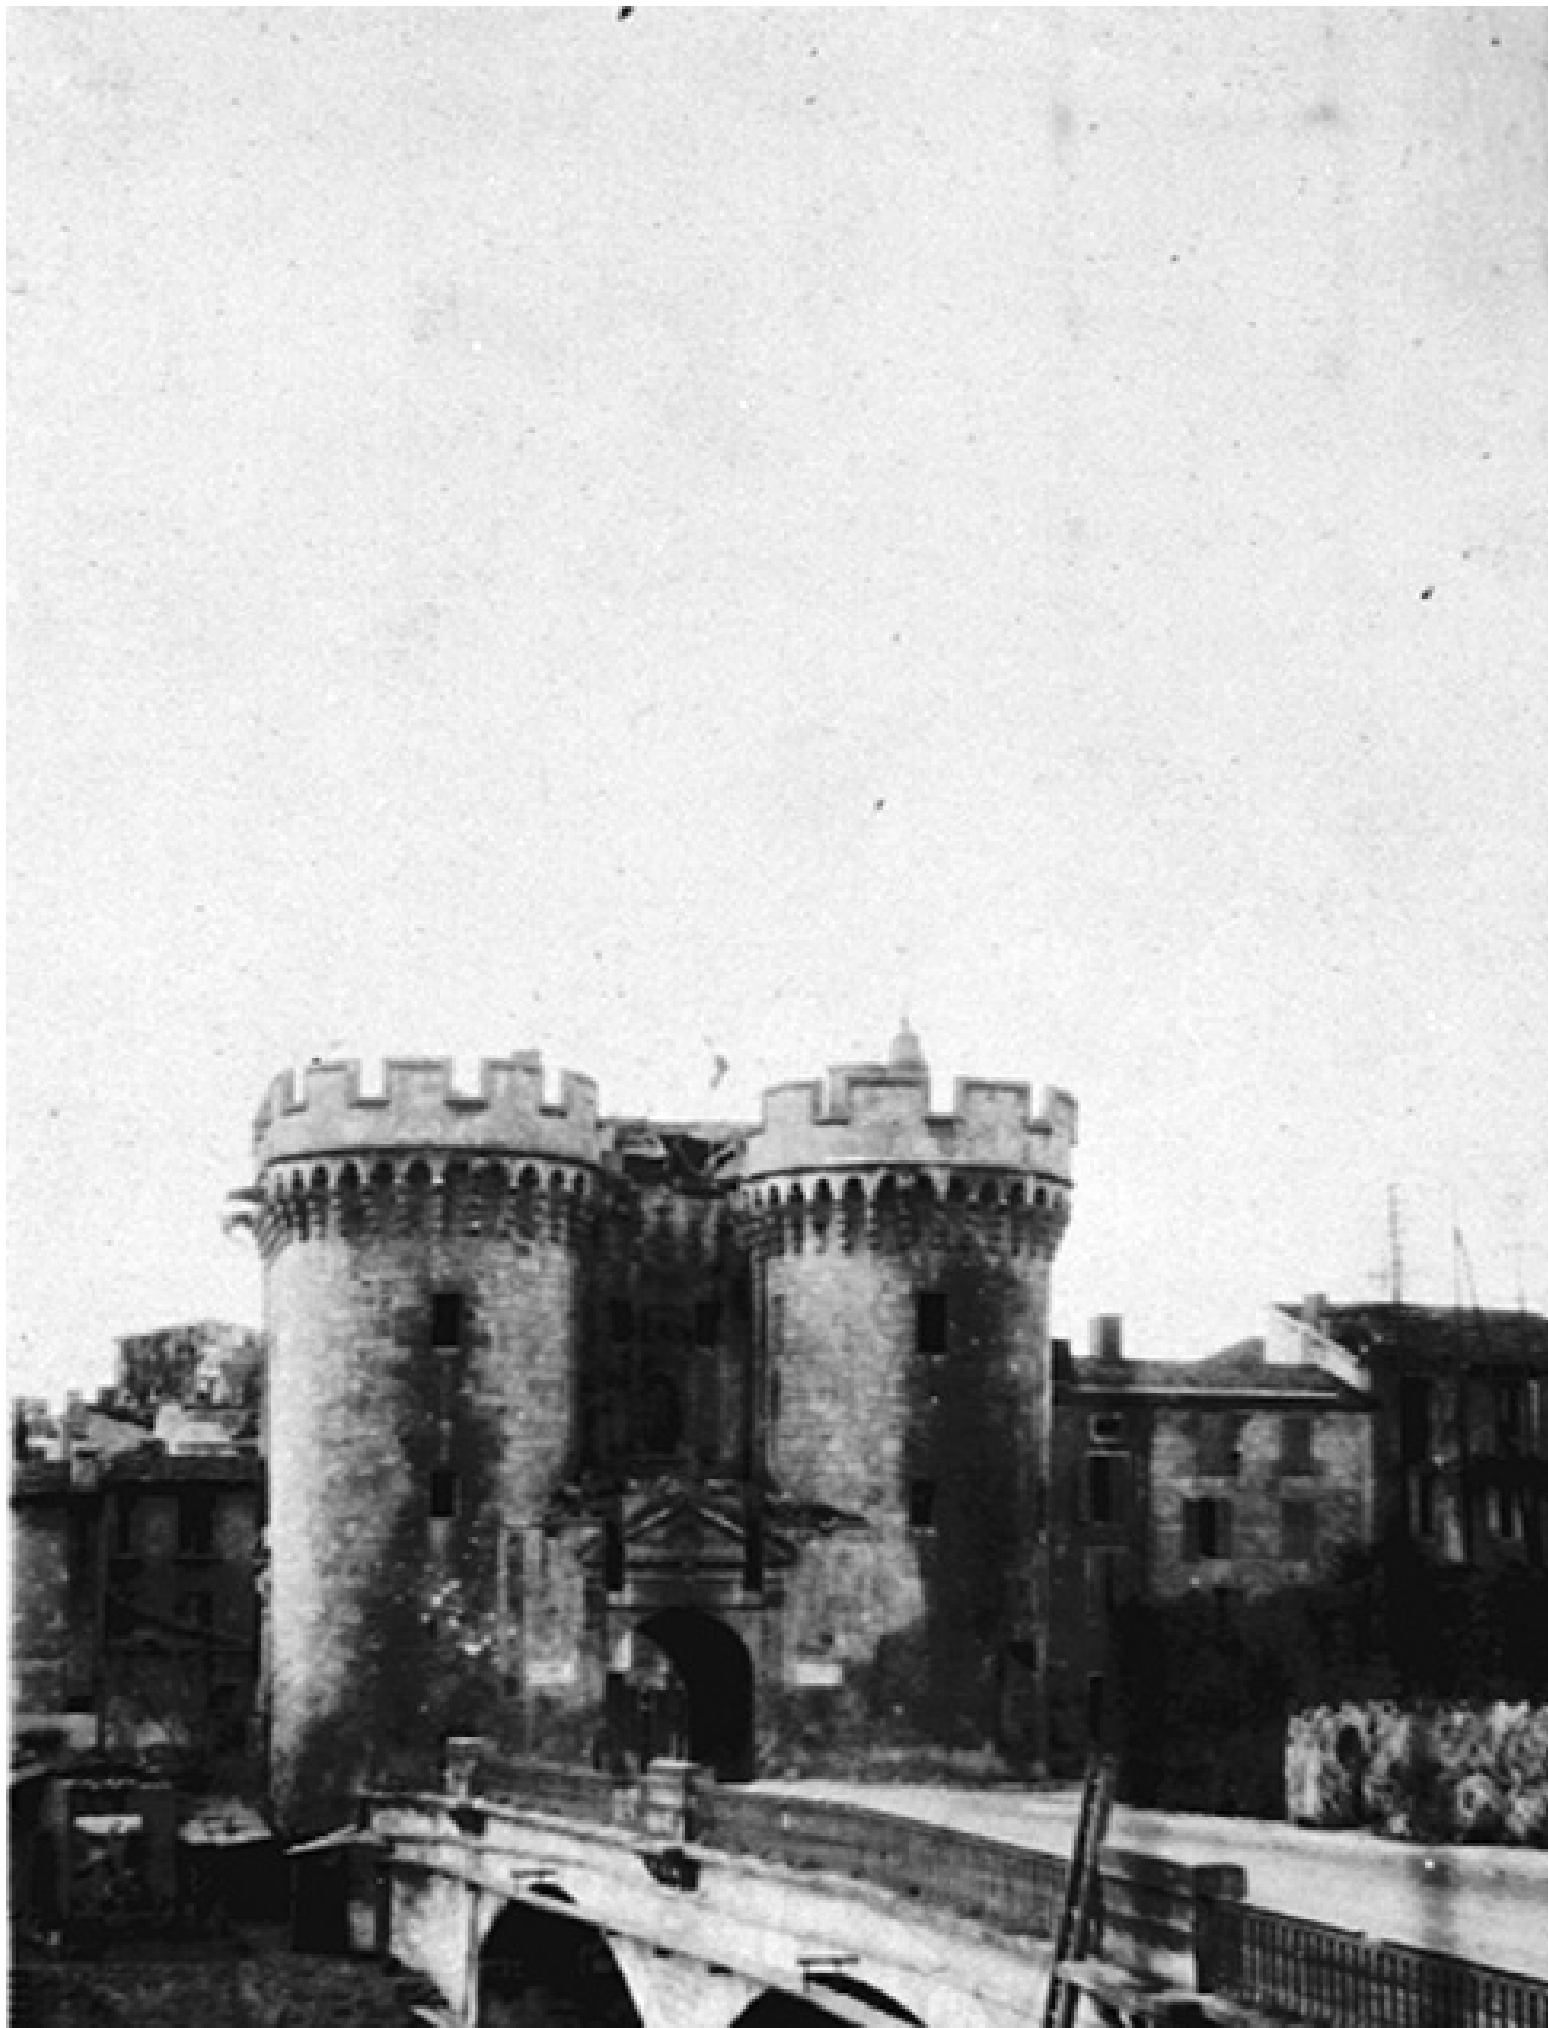

# **Port St. Michel - Verdun**

Accession Number

82-213-102

**Description**

Port St. Michel in Verdun, France, during World War I. From: Truman house, album of 35th Division clippings and snapshots.

Date(s)