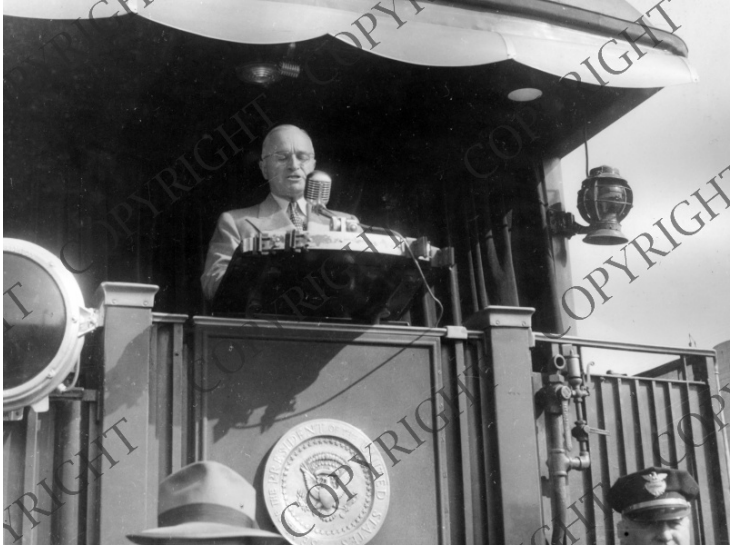

President Truman Speaking in Sparta, Wisconsin

Description

President Harry S. Truman speaking in Sparta, Wisconsin, from the rear platform of the Ferdinand Magellan during his 1948 presidential campaign.

Date(s)

October 14, 1949

Accession Number
2001-149

8x10 inches (21x26 cm) Black & White

Related Collection [Harry S. Truman Papers](#)

Keywords Presidential campaign, 1948 Presidents Railroads

HST Keywords Trains - Truman - 1948; Truman - Campaigns - Presidential - 1948 - Wisconsin, Sparta; Wisconsin - Sparta

People Pictured Truman, Harry S., 1884-1972

Rights Copyrighted - This item is copyrighted and cannot be published, reproduced, or otherwise used without the explicit permission of the copyright holder.