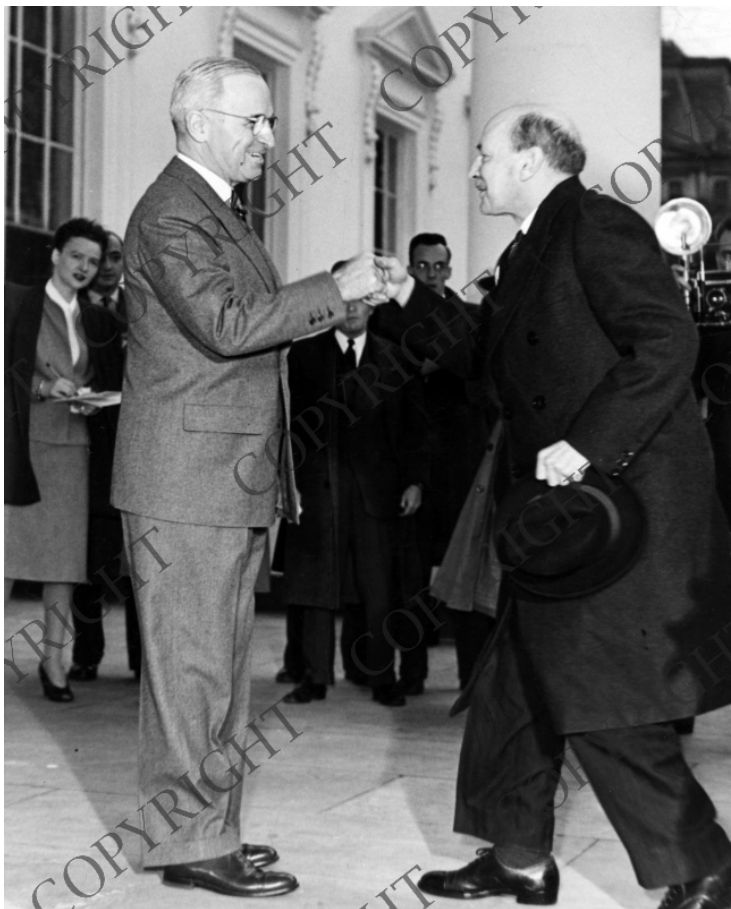

President Truman greeting Prime Minister Clement Attlee at the White House

Accession Number 98-38

8x10 inches (21x26 cm) Black & White

Keywords Atomic bomb Presidents Prime ministers

HST Keywords Truman - Dignitaries - Foreign - Britain - Attlee, Clement

People Pictured Attlee, C. R. (Clement Richard), 1883-1967 Truman, Harry S., 1884-1972

Rights Copyrighted - This item is copyrighted and cannot be published, reproduced, or otherwise used without the explicit permission of the copyright holder.