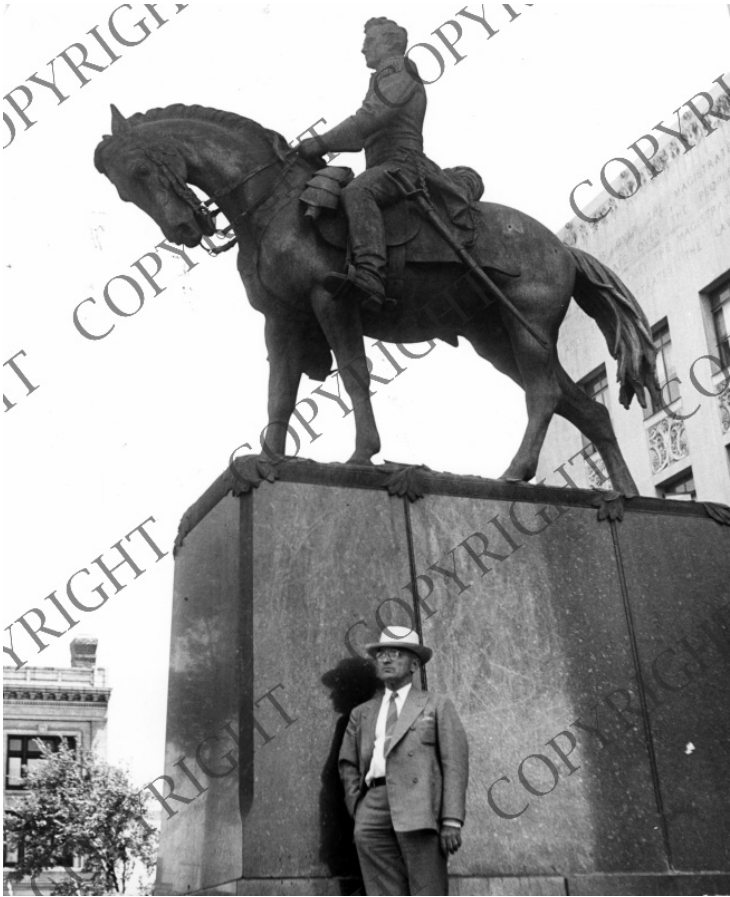

Senator Truman beside the Andrew Jackson statue

Description

Senator Harry S. Truman is shown standing beside the Andrew Jackson statue in front of the Jackson County Courthouse in Kansas City, Missouri. He is the Vice Presidential candidate, on the ticket with President Franklin D. Roosevelt.

Date(s)

August 1, 1944

Accession Number 98-11

8x10 inches (21x26 cm) Black & White

Keywords Legislators Statues Vice-Presidential candidates Vice-Presidents

HST Keywords Jackson, Andrew - Statue; Missouri - Kansas City - Truman; Truman - Senator - Second term; Truman - Vice President