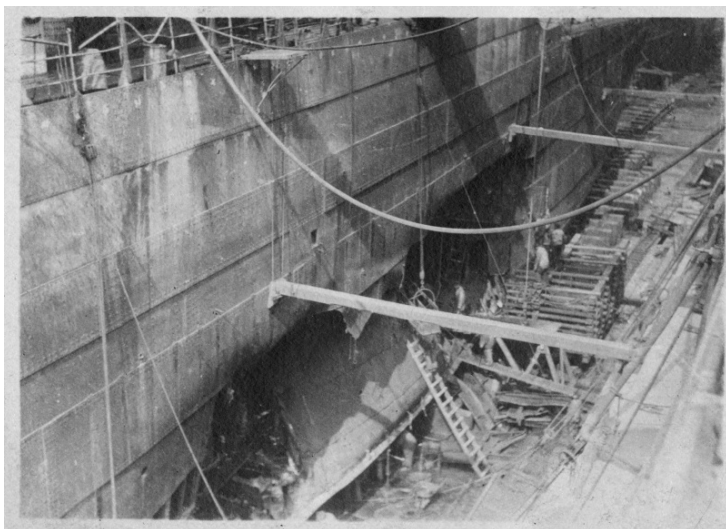

Torpedoed cargo ship in harbor at Brest

Description

Torpedoed cargo ship in harbor at Brest in France, April, 1919, after World War I. From: Truman house, album of 35th Division clippings and snapshots.