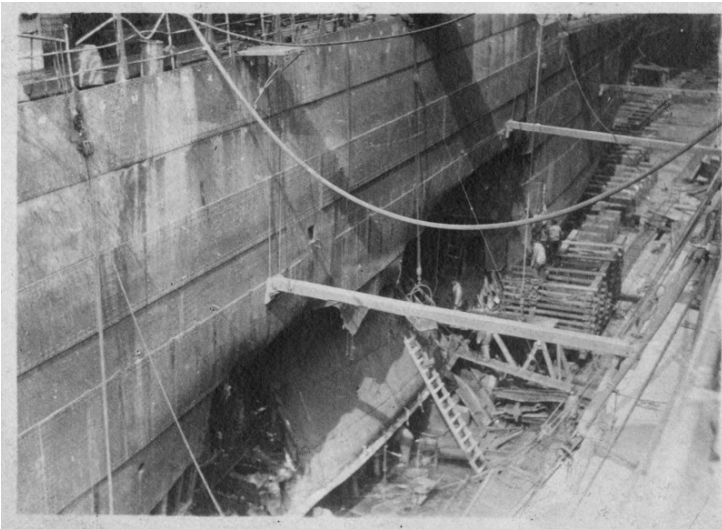

Torpedoed cargo ship in harbor at Brest

Description

Torpedoed cargo ship in harbor at Brest in France, April, 1919, after World War I. From: Truman house, album of 35th Division clippings and snapshots.

Date(s)

April 1919

Accession Number 82-213-33

4x5 inches (10x13 cm) Black & White

Related Collection [Papers of Harry S. Truman Pertaining to Family, Business, and Personal Affairs](#)

Keywords Harbors Ships World War, 1914-1918