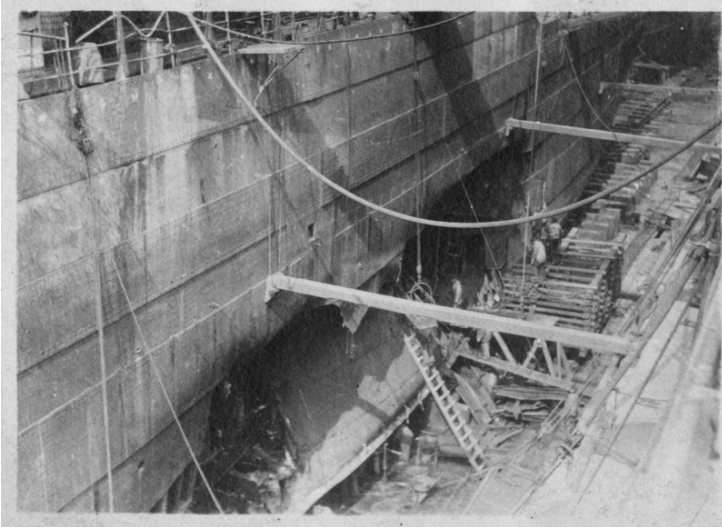

Torpedoed cargo ship in harbor at Brest

Description

Torpedoed cargo ship in harbor at Brest in France, April, 1919, after World War I. From: Truman house, album of 35th Division clippings and snapshots.