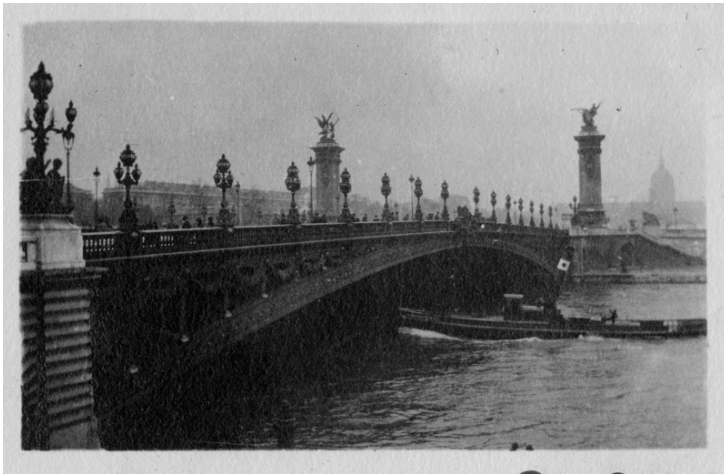

Bridge over Seine

Description

Bridge over the river Seine, probably taken in Paris during World War I. From: Truman house, album of 35th Division clippings and snapshots.

Date(s)

ca.
1918

Accession Number 82-213-23