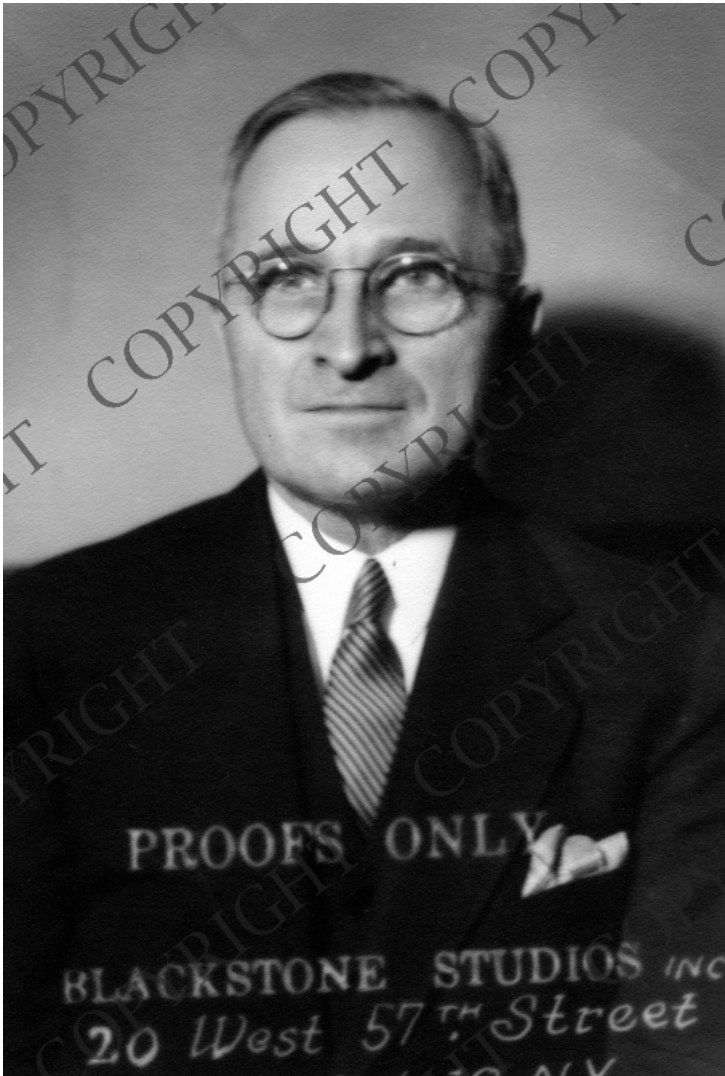

Portrait of President Truman

Description

Official portrait of President Harry S. Truman. The photo is a proof, and has "Proofs Only" and the studio name and address printed across it.

Date(s)

1945

Accession Number

60-291-04

9.5x6.5 inches Black & White

Related Collection [White House Central Files: Official File](#)

Keywords Portraits Presidents

HST Keywords Truman - Portraits - Official

People Pictured Truman, Harry S., 1884-1972