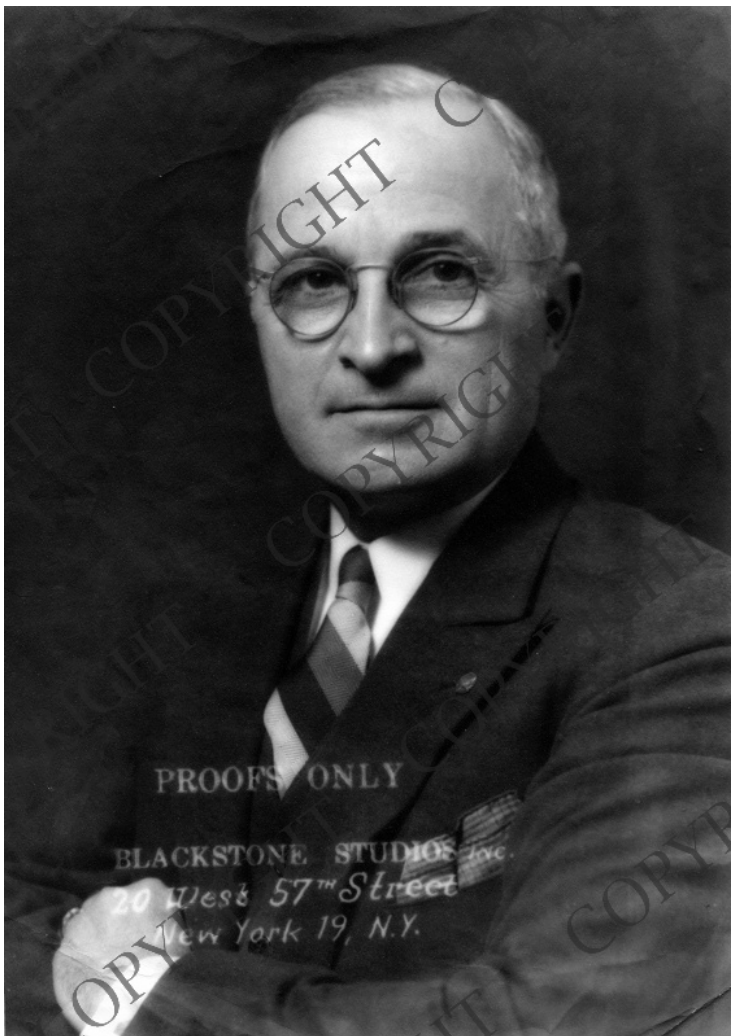

Portrait of President Harry S. Truman

Description

Portrait of President Harry S. Truman. The photo is a proof, and has "Proofs Only" and the studio name and address printed across it.

Date(s)

1945

Accession Number 60-291-01

13x9 inches Black & White

Related Collection [White House Central Files: Official File](#)

Keywords Portraits Presidents

HST Keywords Truman - Portraits - Official

People Pictured Truman, Harry S., 1884-1972