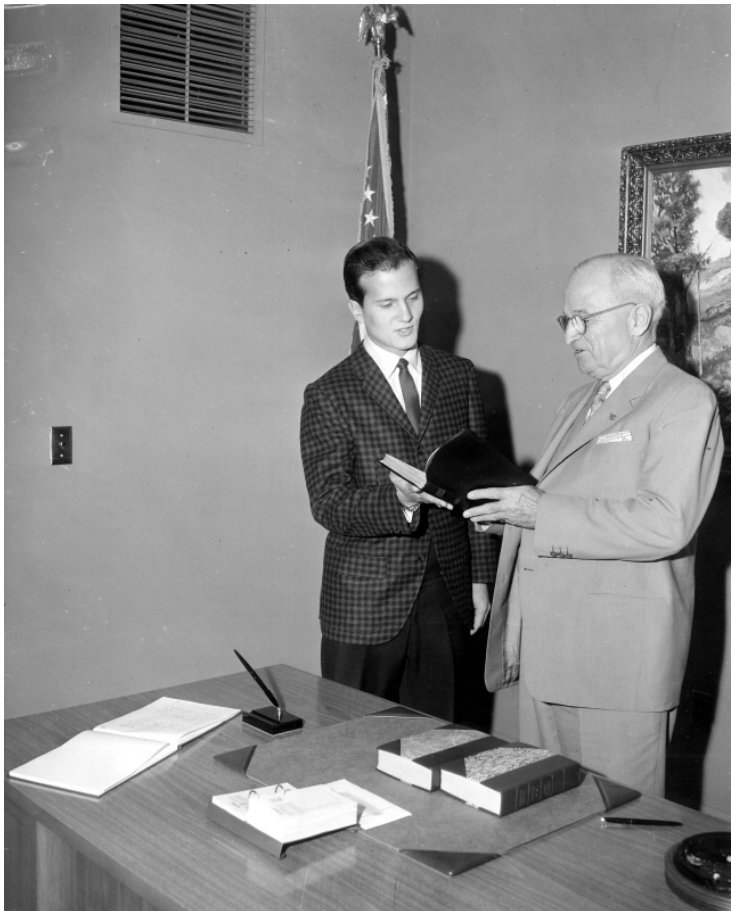

Former President Truman with Pat Boone

Description

Singer Pat Boone (left) and former President Harry S. Truman (right) hold Bible. They are in an office at the Harry S. Truman Library.

Date(s)

November 1, 1959

Accession Number 60-253-02

8x10 inches (21x26 cm) Black & White

Keywords Ex-presidents Presidential libraries Singers

HST Keywords Truman - Dignitaries - Entertainers; Truman - Library - Visitors - Individuals