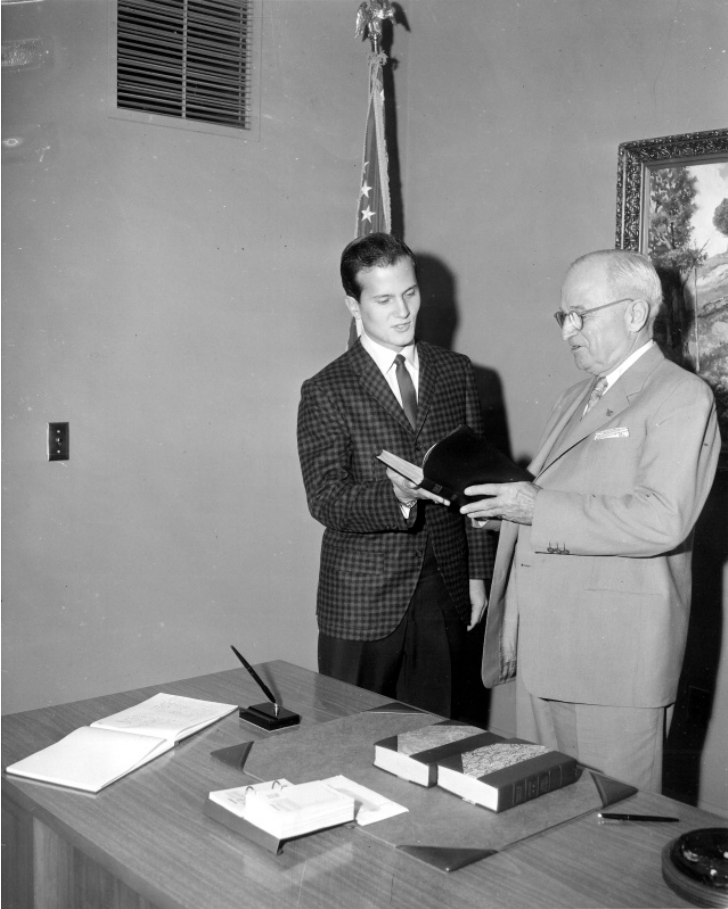

Former President Truman with Pat Boone

Description

Singer Pat Boone (left) and former President Harry S. Truman (right) hold Bible. They are in an office at the Harry S. Truman Library.

Date(s)

November 1, 1959

Accession Number

60-253-02

8x10 inches (21x26 cm) Black & White

Keywords Ex-presidents Presidential libraries Singers

HST Keywords Truman - Dignitaries - Entertainers; Truman - Library - Visitors - Individuals