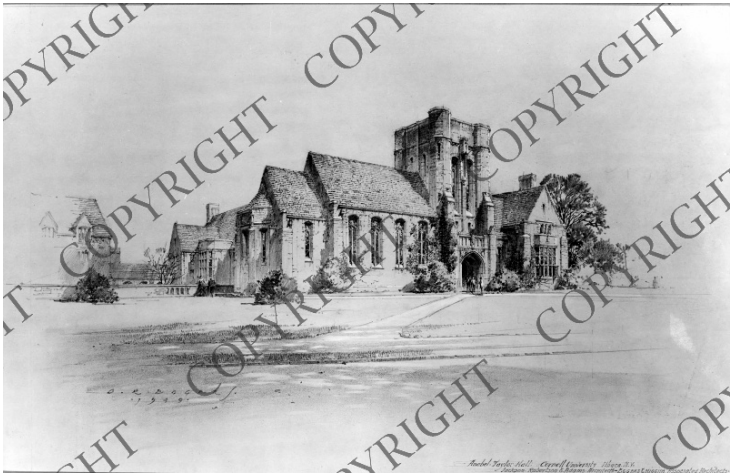

Exterior view, Anabel Taylor Hall

Description

Exterior view of Anabel Taylor Hall, Cornell University.

Date(s)

ca.
1952

Accession Number 60-236-03

8.5x13 inches Black & White

Related Collection [White House Central Files: President's Personal File](#)

Keywords Buildings Universities and colleges

HST Keywords Taylor, Anabel (Ref. to); Universities - Cornell - Anabel Taylor Hall

Rights Copyrighted - This item is copyrighted and cannot be published, reproduced, or otherwise used without the explicit permission of the copyright holder.