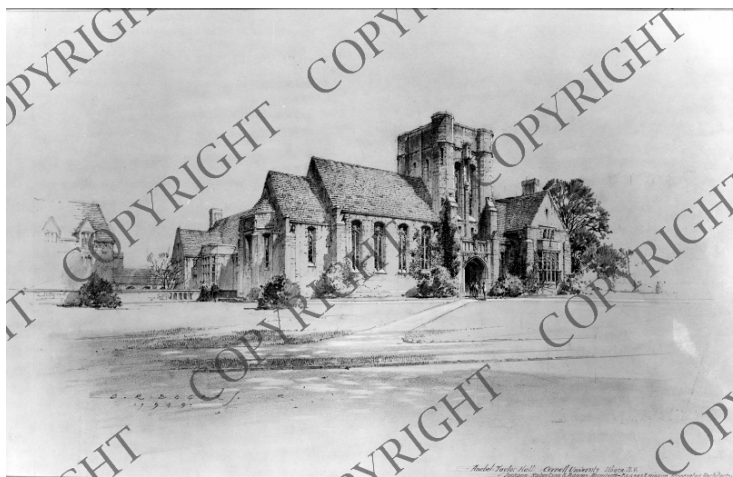

Exterior view, Anabel Taylor Hall

Description

Exterior view of Anabel Taylor Hall, Cornell University.

Date(s)

ca.
1952

Accession Number 60-236-03

8.5x13 inches Black & White

Related Collection [White House Central Files: President's Personal File](#)

Keywords Buildings Universities and colleges

HST Keywords Taylor, Anabel (Ref. to); Universities - Cornell - Anabel Taylor Hall

Rights Copyrighted - This item is copyrighted and cannot be published, reproduced, or otherwise used without the explicit permission of the copyright holder.